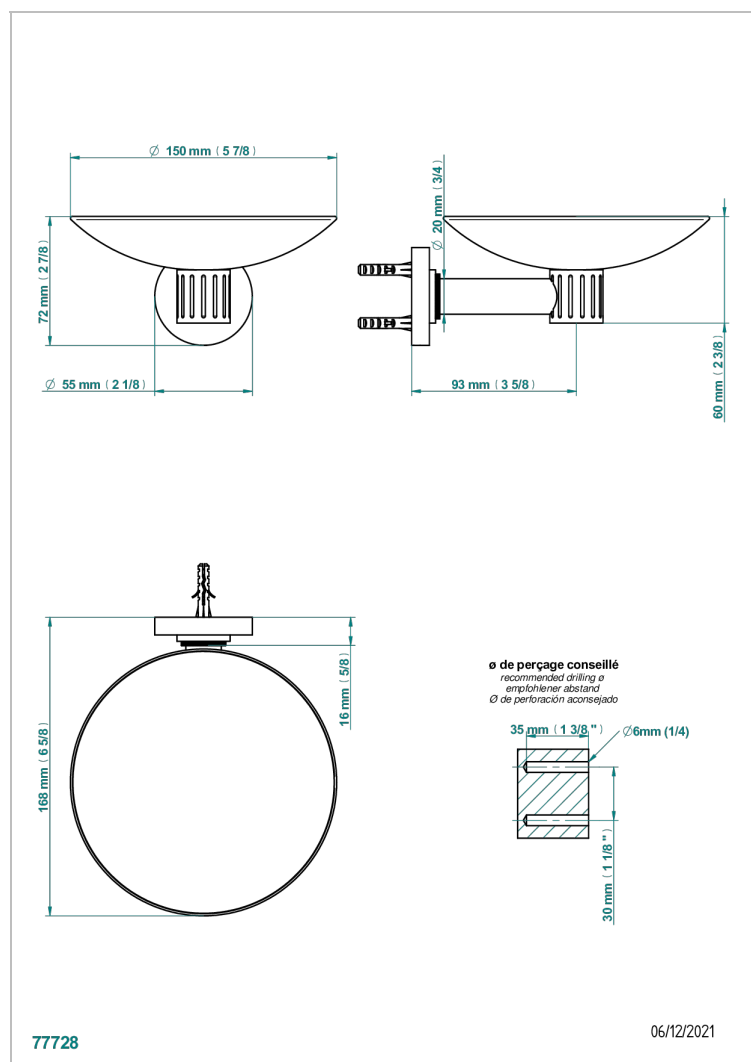

HAMPTONS WITH LEVER HANDLES

G4S-546GM

Wall mounted soap dish, ø 150 mm

CHARACTERISTIC

- Hamptons with lever handles
- Wall mounted soap dish, ø 150 mm

AVAILABLE FINITIONS

Antique nickel - H28
Black ceram - D30
Blush PVD - H62
Brass color PVD - H49
Brown bronze color PVD - F33
Gold color PVD - H52