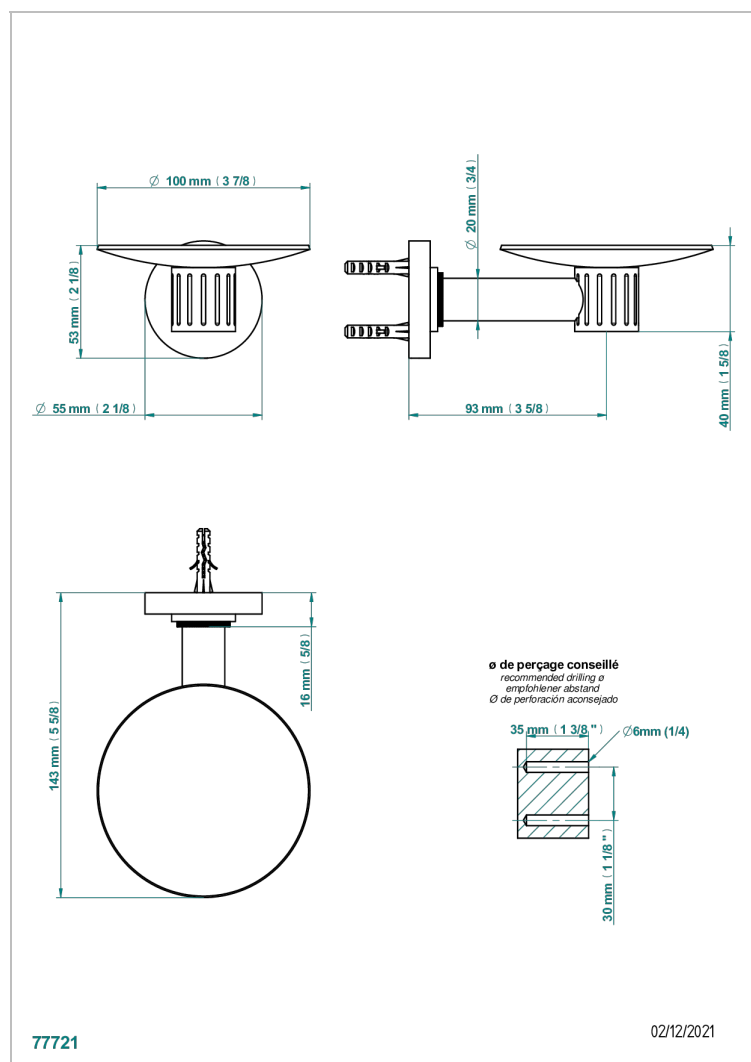

HAMPTONS WITH LEVER HANDLES

G4S-546

Soap dish, wall mounted, 4" diameter

CHARACTERISTIC

- Hamptons with lever handles
- Soap dish, wall mounted, 4" diameter

AVAILABLE FINITIONS

Black ceram - D30
Blush PVD - H62
Brass color PVD - H49
Brown bronze color PVD - F33
Chrome polished - A02
Copper antique matt, coated - H07