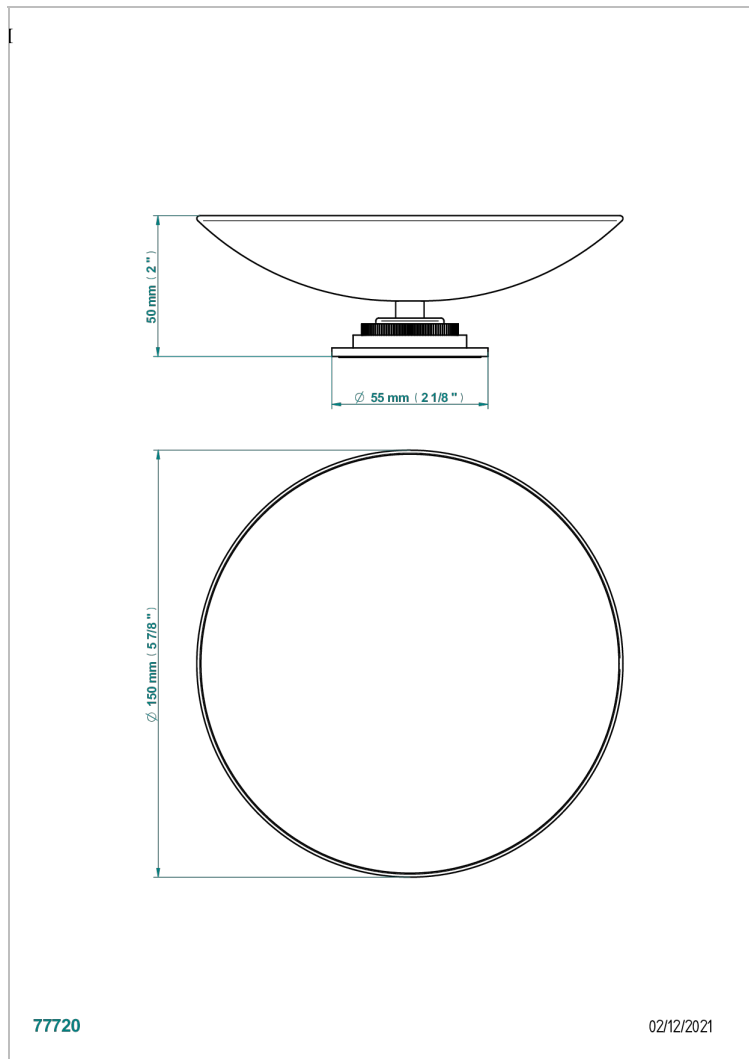

HAMPTONS WITH LEVER HANDLES

G4S-544GM

Soap dish, freestanding , 6" diameter

THG[®]
PARIS

CHARACTERISTIC

- Hamptons with lever handles
- Soap dish, freestanding , 6" diameter

AVAILABLE FINITIONS

Black ceram - D30
Blush PVD - H62
Brass color PVD - H49
Brown bronze color PVD - F33
Chrome polished - A02
Copper antique matt, coated - H07