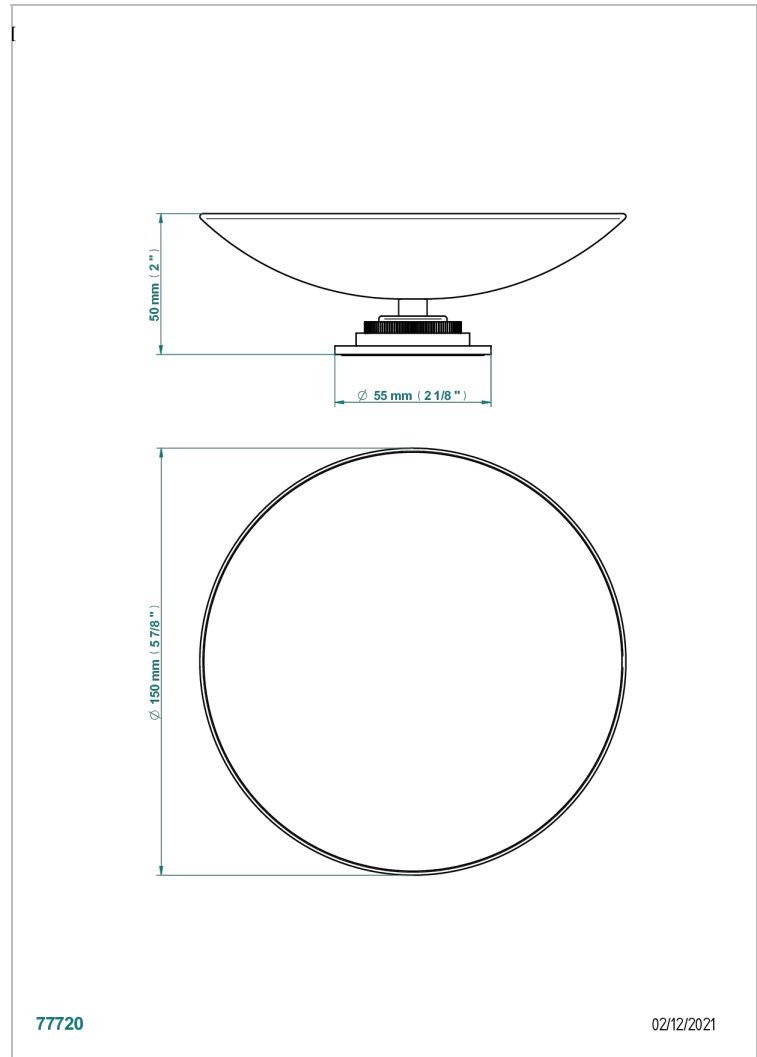

HAMPTONS

G4R-544GM

Soap dish, freestanding , 6" diameter

THG[®]
PARIS

CHARACTERISTIC

- Hampton
- Soap dish, freestanding , 6" diameter

AVAILABLE FINITIONS

Black ceram - D30
Blush PVD - H62
Brass color PVD - H49
Brown bronze color PVD - F33
Chrome polished - A02
Copper antique matt, coated - H07