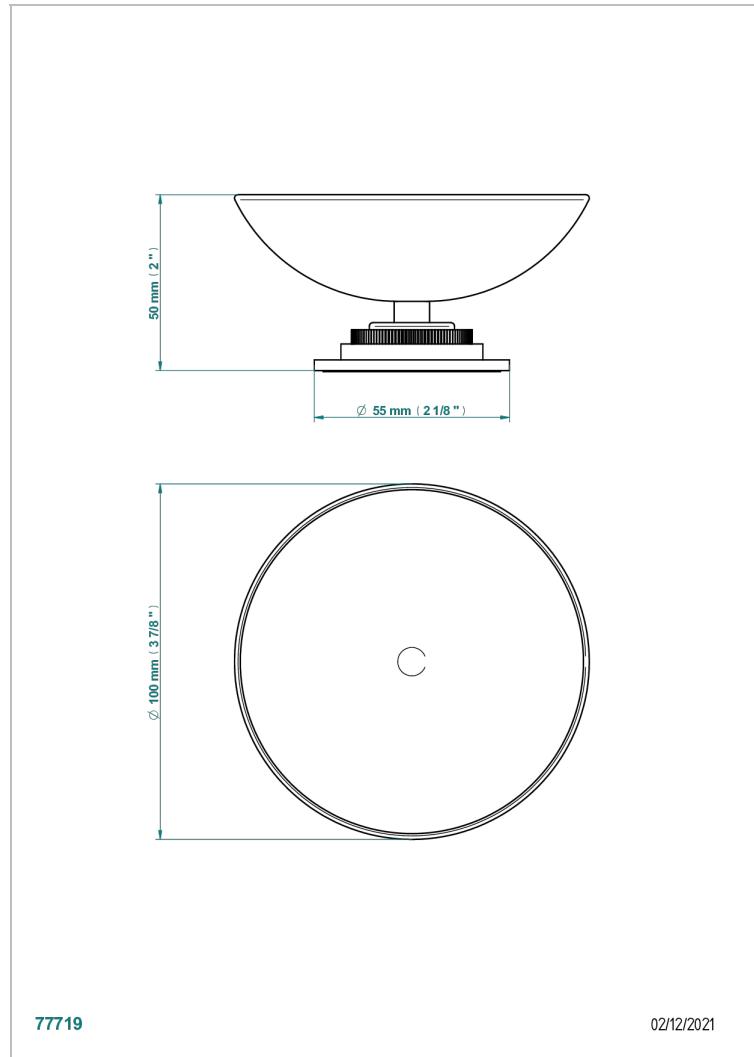

HAMPTONS WITH LEVER HANDLES

G4S-544

Soap dish, freestanding , 4" diameter

THG[®]
PARIS

CHARACTERISTIC

- Hamptons with lever handles
- Soap dish, freestanding , 4" diameter

AVAILABLE FINITIONS

Black ceram - D30
Blush PVD - H62
Brass color PVD - H49
Brown bronze color PVD - F33
Chrome polished - A02
Copper antique matt, coated - H07