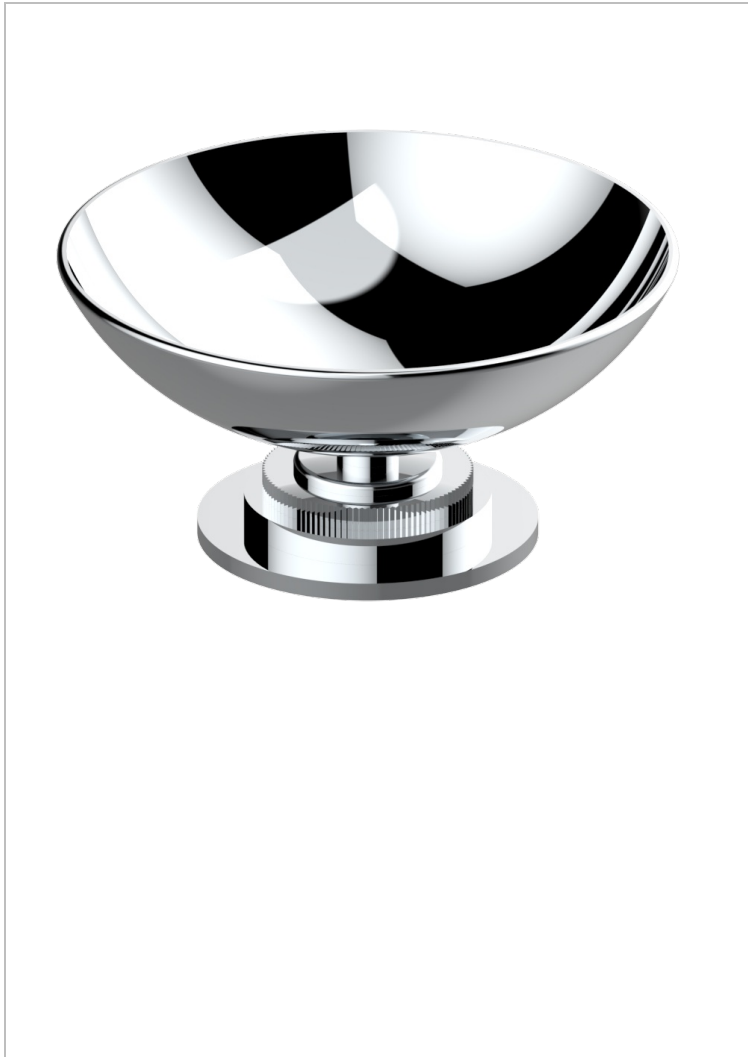

HAMPTONS WITH LEVER HANDLES

G4S-544

Soap dish, freestanding , 4" diameter

THG[®]
PARIS

CHARACTERISTIC

- Hamptons with lever handles
- Soap dish, freestanding , 4" diameter

AVAILABLE FINITIONS

Black ceram - D30
Blush PVD - H62
Brass color PVD - H49
Brown bronze color PVD - F33
Chrome polished - A02
Copper antique matt, coated - H07

Gold color PVD - H52
Gold mat - F07
Gold polished - F01
Graphite PVD - H64
Light coated bronze - D01
Matt Umber PVD - H67

Matt blush PVD - H60
Matt brass color PVD - H50
Matt brown bronze color PVD - F34
Matt chrome (American satin) - C02
Matt gold color PVD - H53
Matt graphite PVD - H65

Matt nickel (American satin) - C01
Matt nickel color PVD - H56
Natural smoked Brass - A13
Nickel antique / Sovereign - H28
Nickel color PVD - H55
Nickel polished - B01

Soft gold - F30
Soft matt gold - F31
Umber PVD - H66