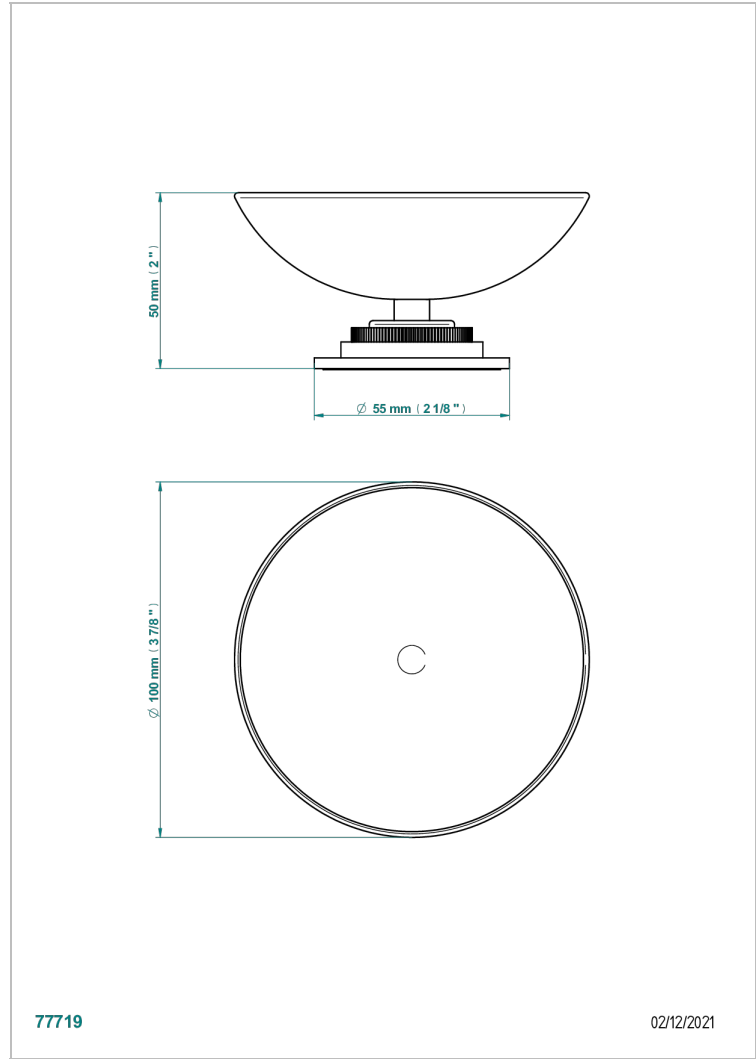

HAMPTONS

G4R-544

Soap dish, freestanding , 4" diameter

THG[®]
PARIS

77719

02/12/2021

CHARACTERISTIC

- Hampton
- Soap dish, freestanding , 4" diameter