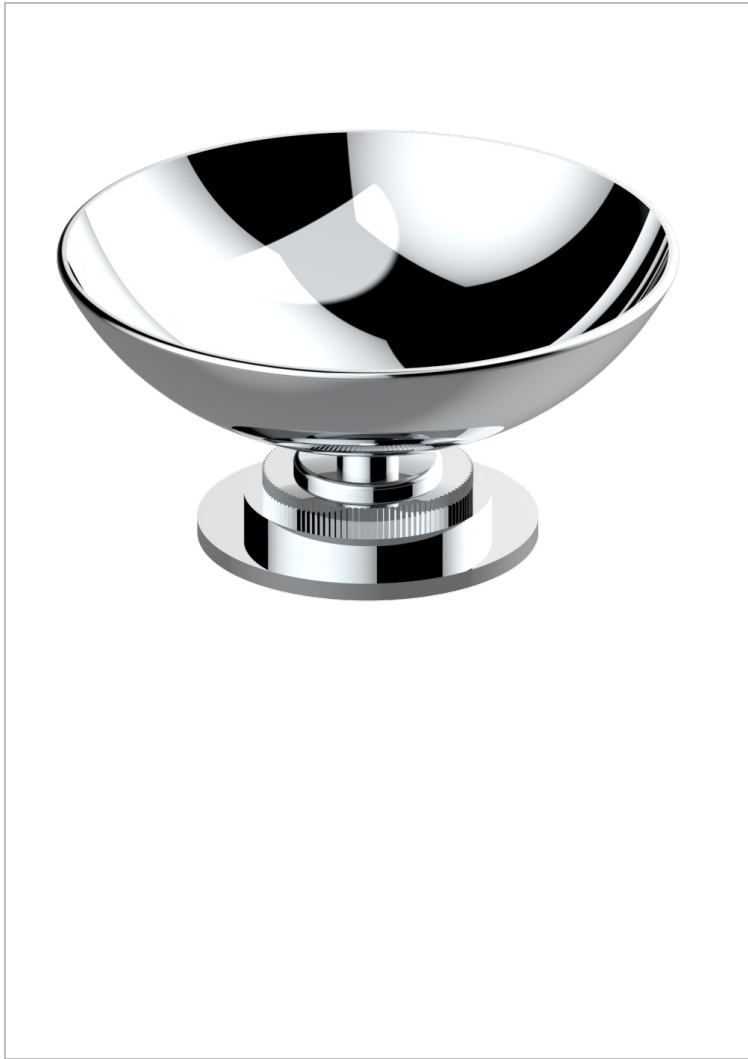

HAMPTONS

G4R-544

Soap dish, freestanding , 4" diameter

THG[®]
PARIS

77719

02/12/2021

CHARACTERISTIC

- Hampton
- Soap dish, freestanding , 4" diameter

AVAILABLE FINITIONS

Black ceram - D30
Blush PVD - H62
Brass color PVD - H49
Brown bronze color PVD - F33
Chrome polished - A02
Copper antique matt, coated - H07

Gold color PVD - H52
Gold mat - F07
Gold polished - F01
Graphite PVD - H64
Light coated bronze - D01
Matt Umber PVD - H67

Matt blush PVD - H60
Matt brass color PVD - H50
Matt brown bronze color PVD - F34
Matt chrome (American satin) - C02
Matt gold color PVD - H53
Matt graphite PVD - H65

Matt nickel (American satin) - C01
Matt nickel color PVD - H56
Natural smoked Brass - A13
Nickel antique / Sovereign - H28
Nickel color PVD - H55
Nickel polished - B01