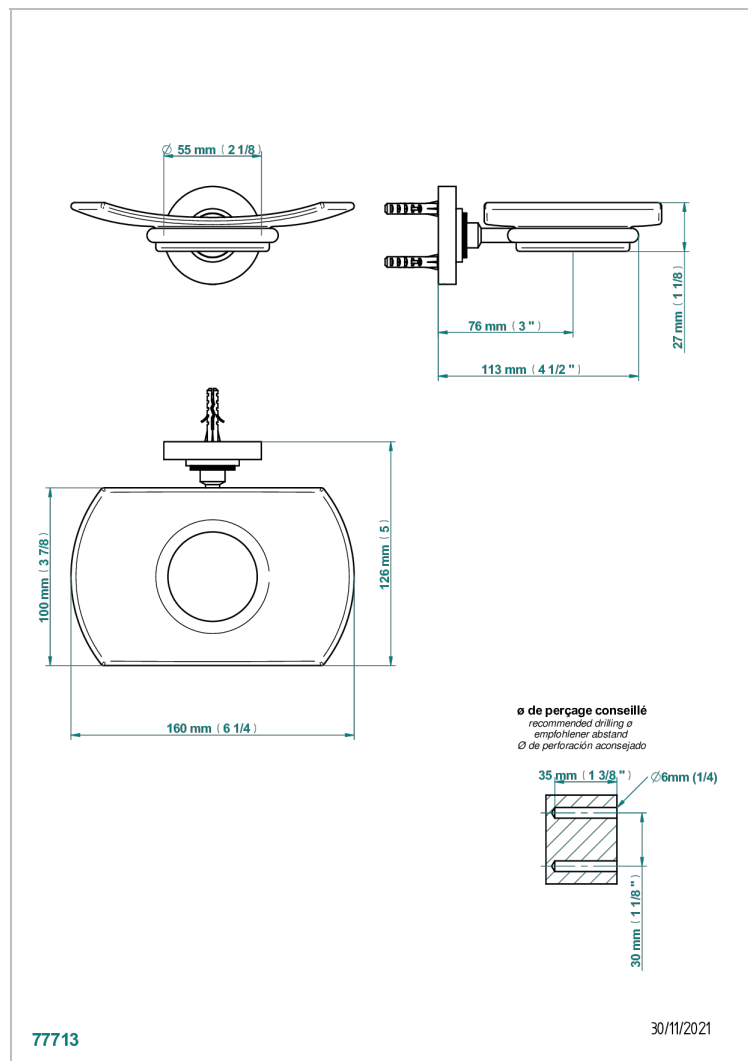

# HAMPTONS WITH LEVER HANDLES

G4S-500

Glass soap dish, wall mounted

## CHARACTERISTIC

- Hamptons with lever handles
- Glass soap dish, wall mounted