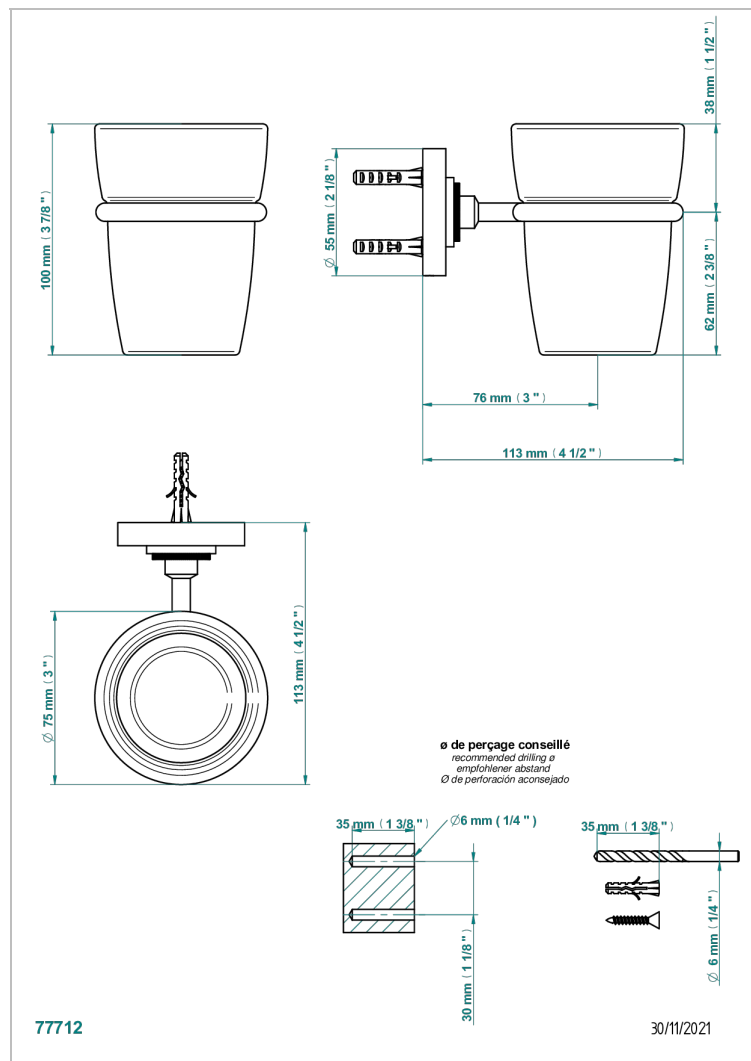

HAMPTONS WITH LEVER HANDLES

G4S-536

Tumbler holder, wall mounted

CHARACTERISTIC

- Hamptons with lever handles
- Tumbler holder, wall mounted

AVAILABLE FINITIONS

Black ceram - D30
Blush PVD - H62
Brass color PVD - H49
Brown bronze color PVD - F33
Chrome polished - A02
Copper antique matt, coated - H07