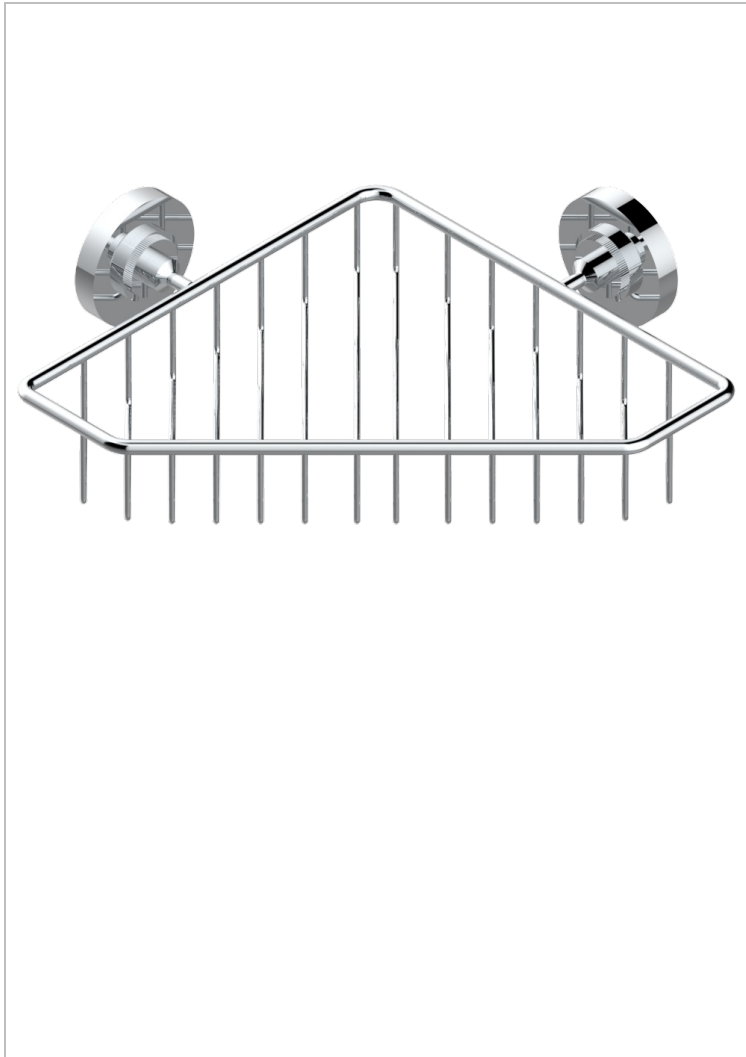

HAMPTONS WITH LEVER HANDLES

G4S-3623

Large corner soap basket, wall mounted

CHARACTERISTIC

- Hamptons with lever handles
- Large corner soap basket, wall mounted

AVAILABLE FINITIONS

Black ceram - D30
Blush PVD - H62
Brass color PVD - H49
Brown bronze color PVD - F33
Chrome polished - A02
Copper antique matt, coated - H07