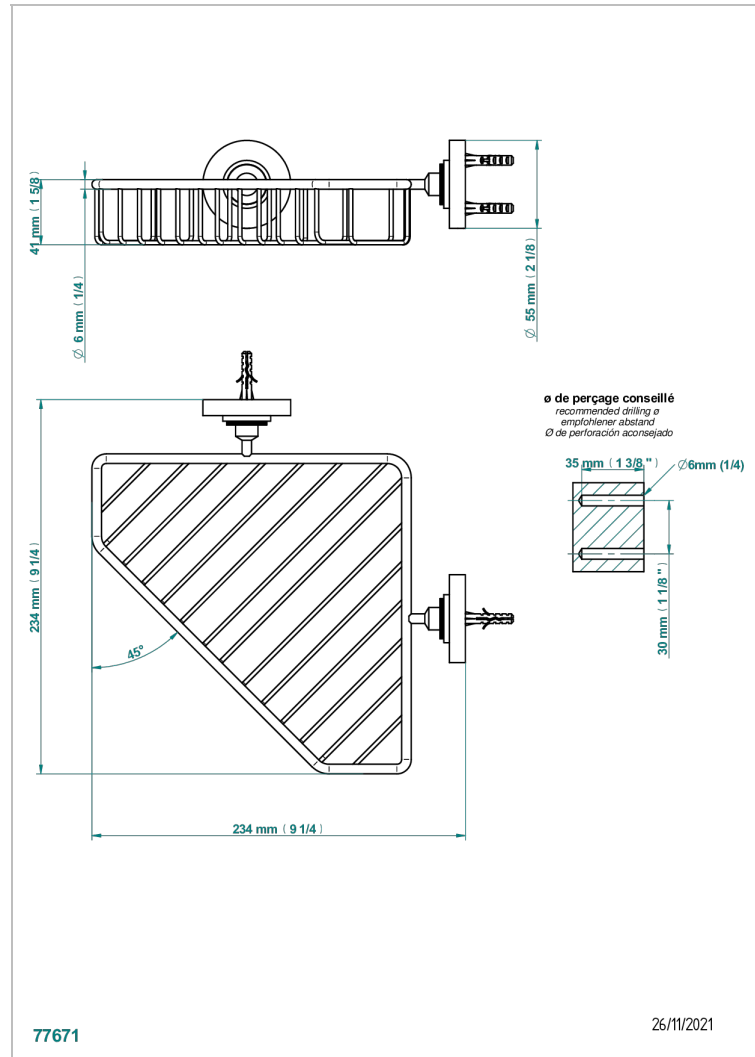

HAMPTONS WITH LEVER HANDLES

G4S-3623

Large corner soap basket, wall mounted

CHARACTERISTIC

- Hamptons with lever handles
- Large corner soap basket, wall mounted

AVAILABLE FINITIONS

Black ceram - D30
Blush PVD - H62
Brass color PVD - H49
Brown bronze color PVD - F33
Chrome polished - A02
Copper antique matt, coated - H07