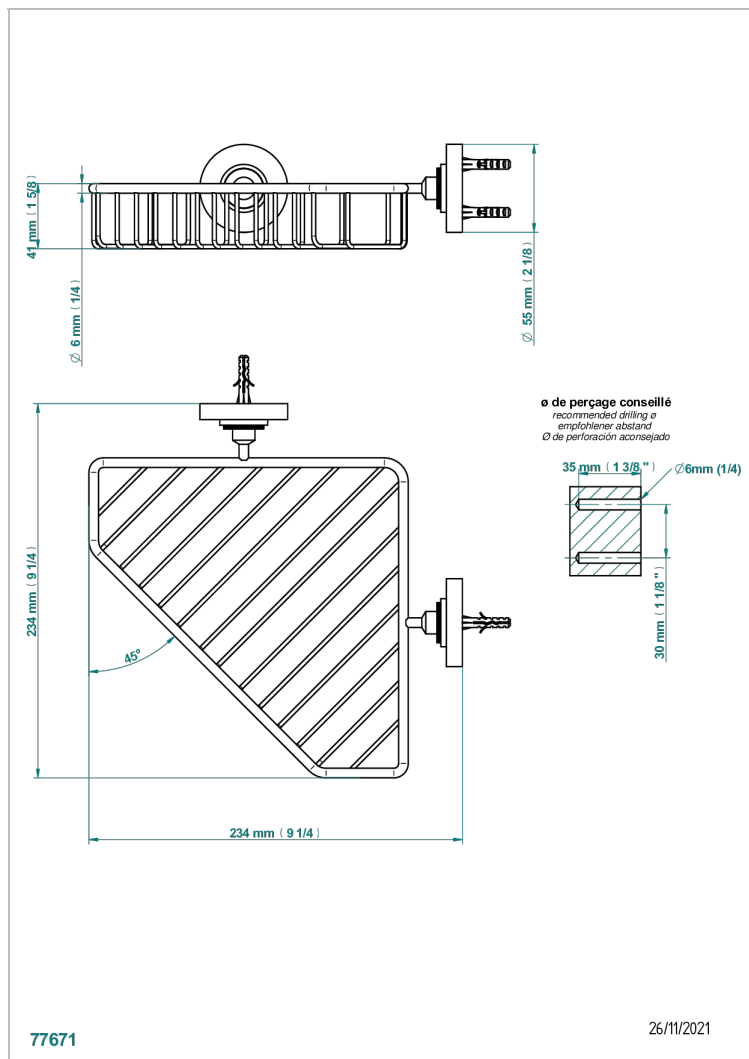

HAMPTONS WITH LEVER HANDLES

G4S-3623

Corner soap dish with flanges, 200 x 200 mm

CHARACTERISTIC

- Hamptons with lever handles
- Corner soap dish with flanges, 200 x 200 mm

AVAILABLE FINITIONS

Antique nickel - H28
 Black ceram - D30
 Blush PVD - H62
 Brass color PVD - H49
 Brown bronze color PVD - F33
 Gold color PVD - H52