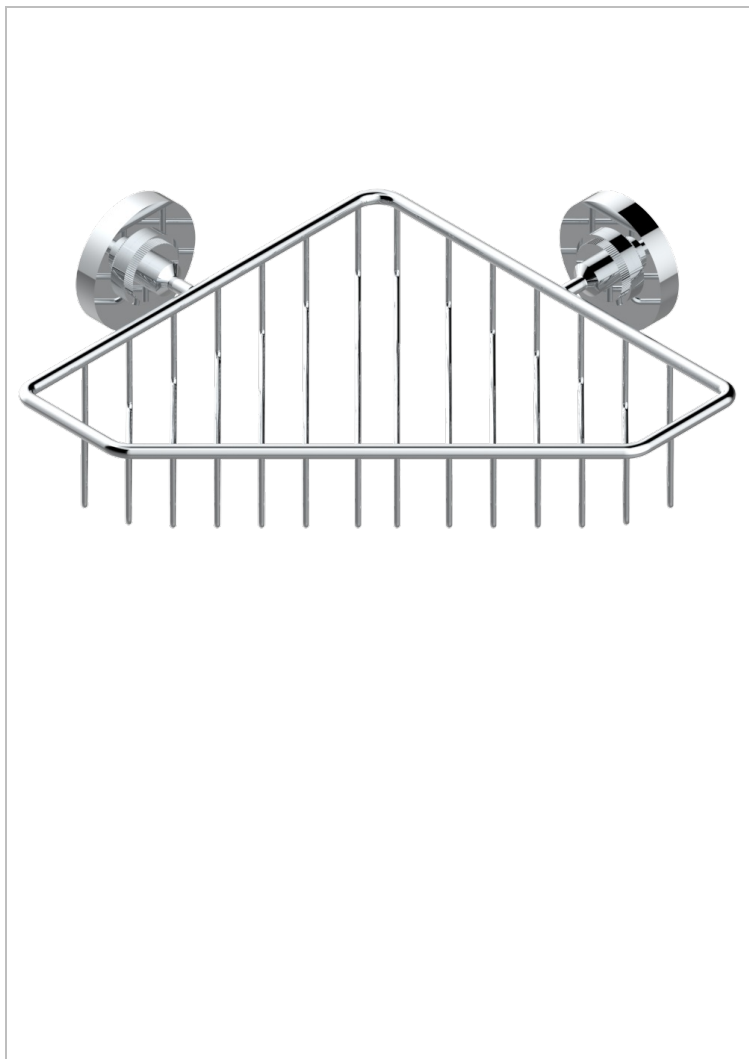

HAMPTONS WITH LEVER HANDLES

G4S-3623

Corner soap dish with flanges, 200 x 200 mm

CHARACTERISTIC

- Hamptons with lever handles
- Corner soap dish with flanges, 200 x 200 mm

AVAILABLE FINITIONS

Antique nickel - H28
 Black ceram - D30
 Blush PVD - H62
 Brass color PVD - H49
 Brown bronze color PVD - F33
 Gold color PVD - H52