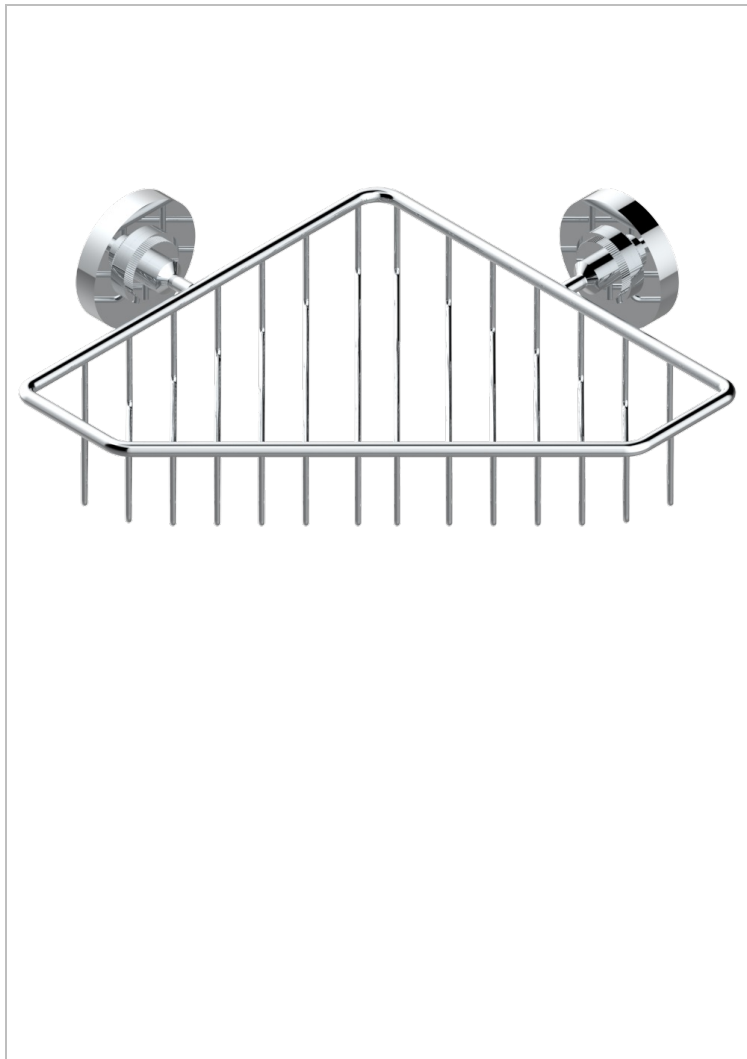

# HAMPTONS WITH LEVER HANDLES

G4S-3623

Corner soap dish with flanges, 200 x 200 mm

## CHARACTERISTIC

- Hamptons with lever handles
- Corner soap dish with flanges, 200 x 200 mm