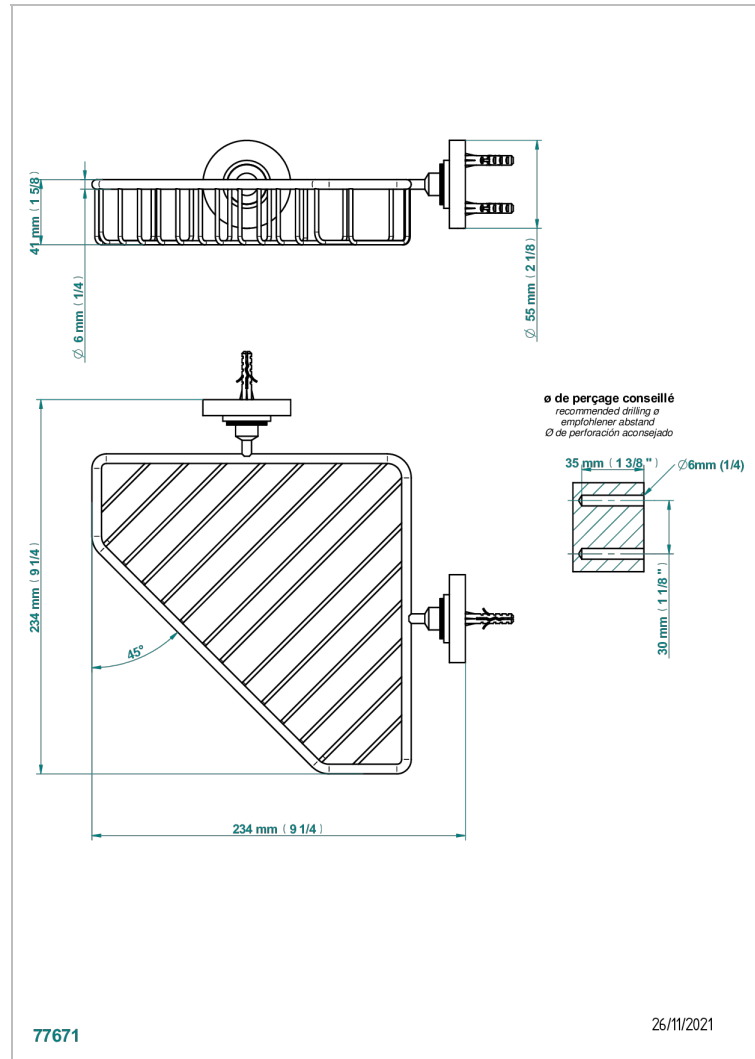

# HAMPTONS WITH LEVER HANDLES

G4S-3623

Corner soap dish with flanges, 200 x 200 mm

## CHARACTERISTIC

- Hamptons with lever handles
- Corner soap dish with flanges, 200 x 200 mm