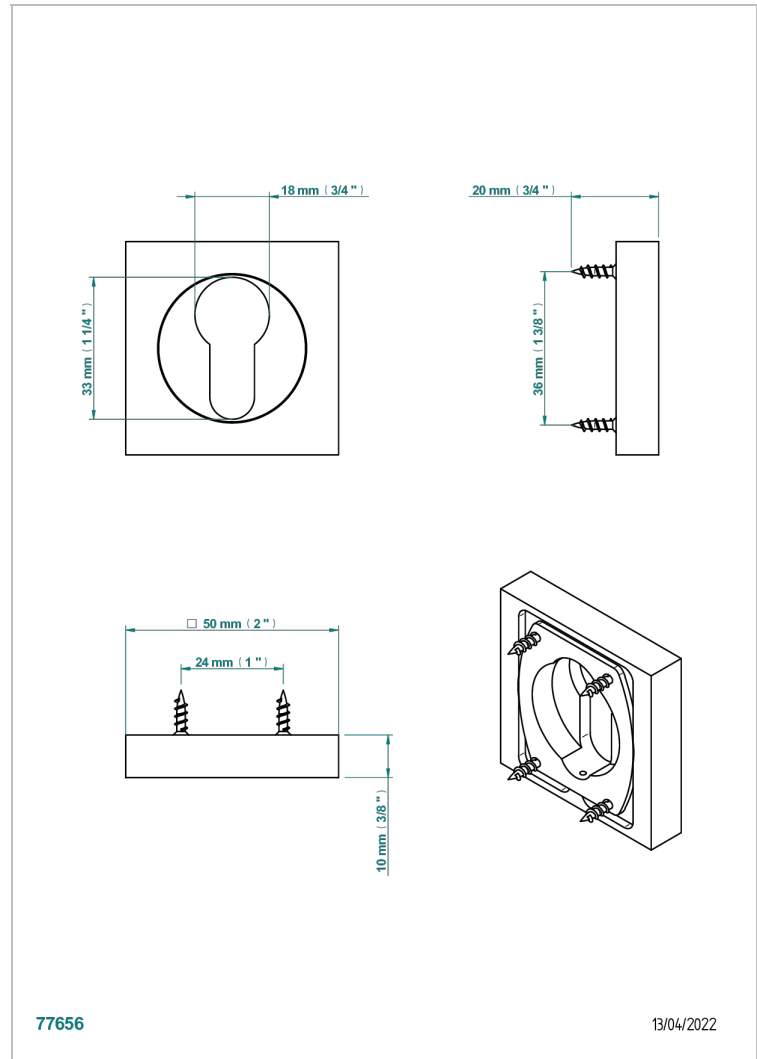

COLLECTION GENEVE

B8C-DWA2/S

Escutcheon for Euro profile

THG[®]
PARIS

CHARACTERISTIC

- Collection Genève
- Escutcheon for Euro profile

AVAILABLE FINITIONS

Black ceram - D30
Blush PVD - H62
Brass color PVD - H49
Brown bronze color PVD - F33
Gold color PVD - H52
Graphite PVD - H64