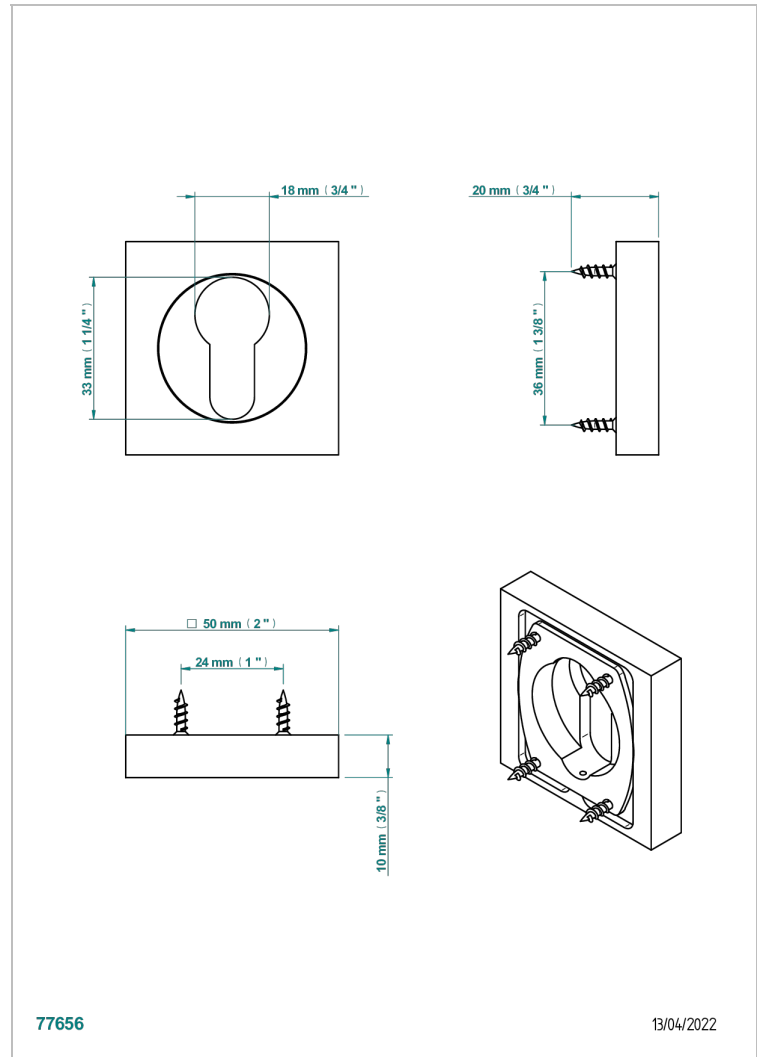

COLLECTION GENEVE

B8C-DWA2/S

Escutcheon for Euro profile

THG[®]
PARIS

77656

13/04/2022

特色

- Collection Genève
- Escutcheon for Euro profile