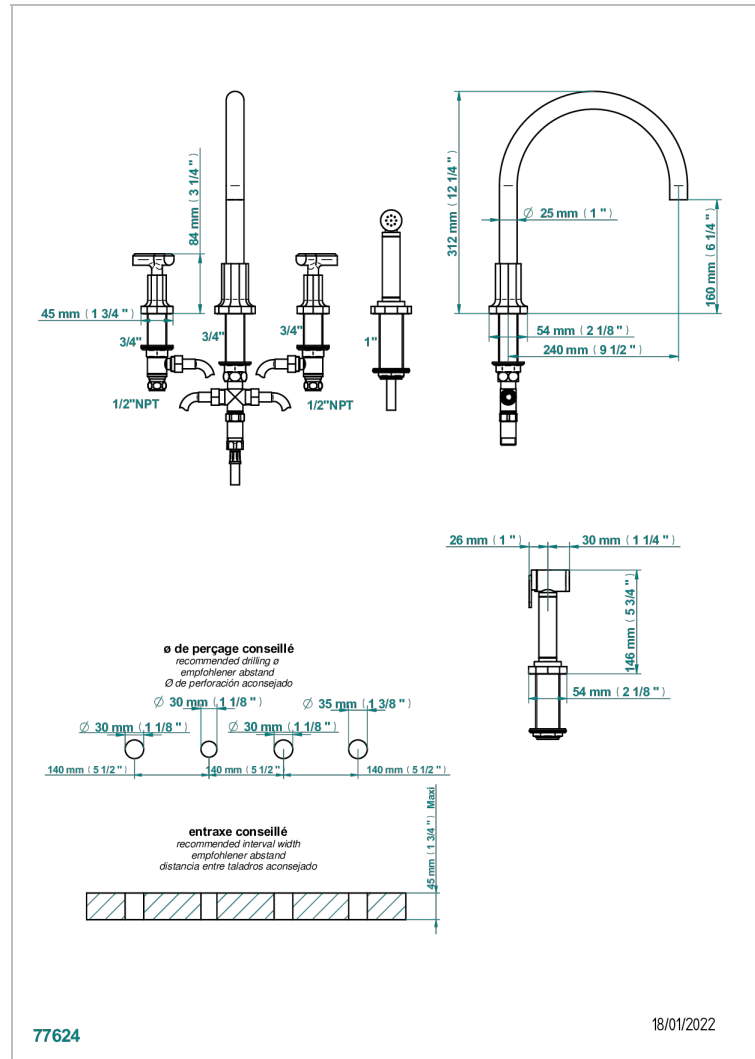

LES ONDES

G8A-4211/US

Three hole kitchen faucet with side spray

77624

18/01/2022

CHARACTERISTIC

- Les Ondes
- Three hole kitchen faucet with side spray

AVAILABLE FINITIONS