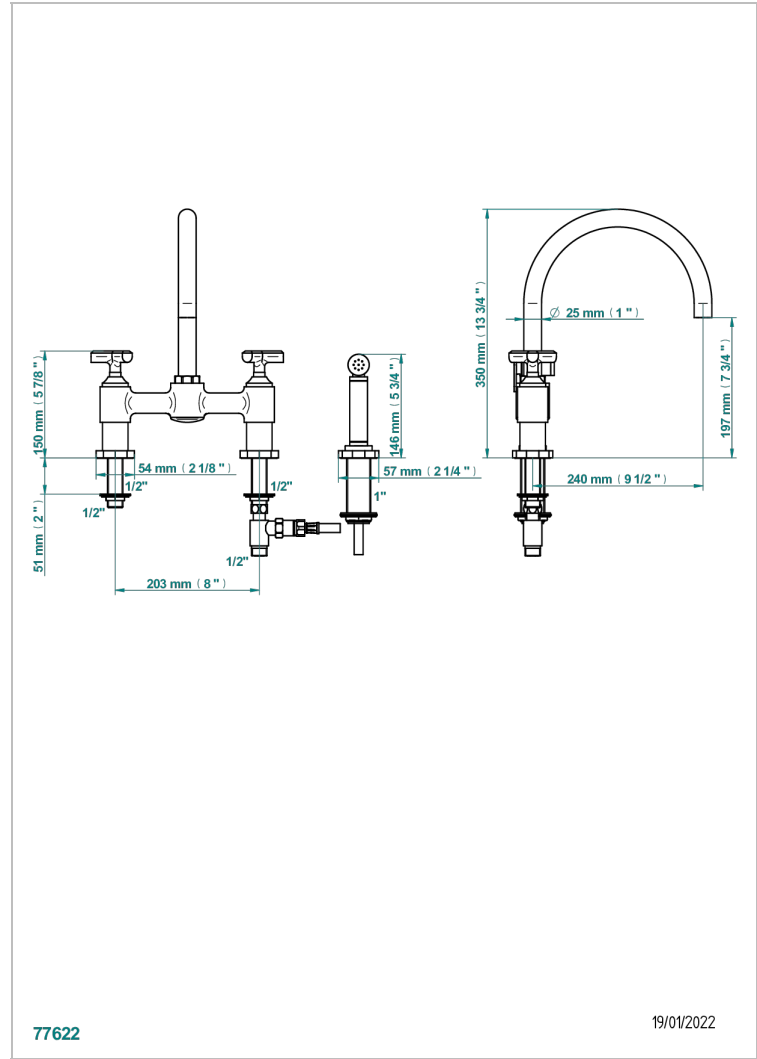

LES ONDES

G8A-159DM/US

Two hole bridge kitchen faucet with side spray

THG[®]
PARIS

CHARACTERISTIC

- Les Ondes
- Two hole bridge kitchen faucet with side spray

AVAILABLE FINITIONS

Black ceram - D30
Blush PVD - H62
Brass color PVD - H49
Brown bronze color PVD - F33
Chrome polished - A02
Chrome polished / gold polished - G02