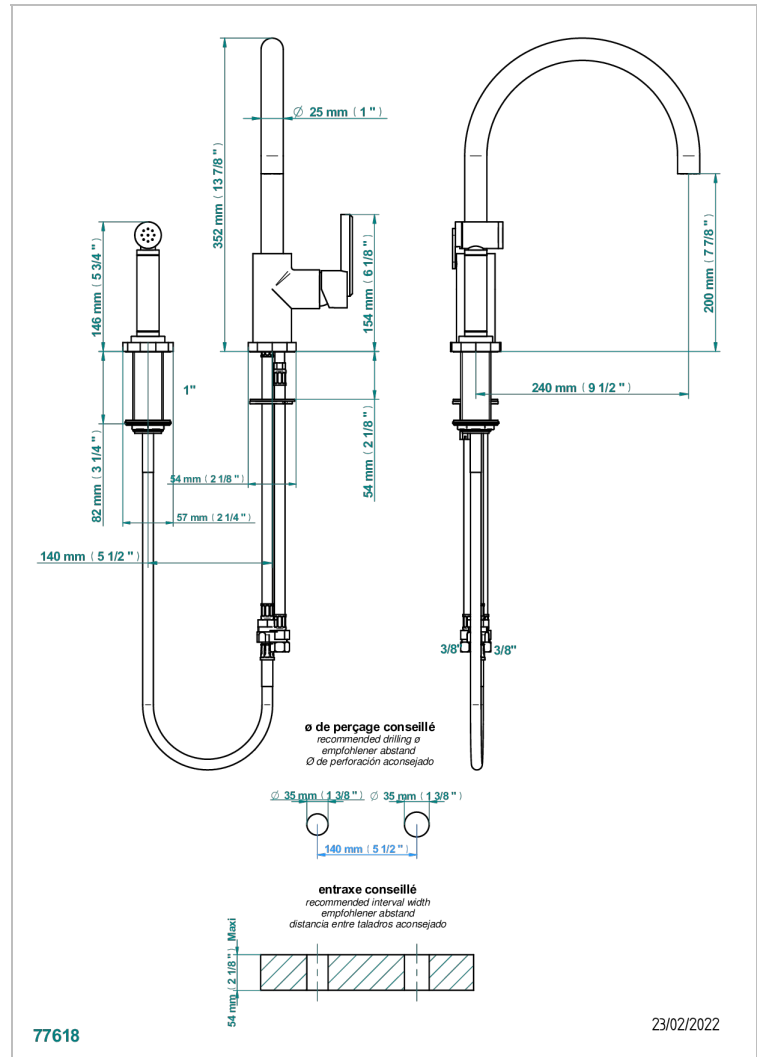

LES ONDES

G8A-6181N/DUS

Single hole mixer with swivel and side spray

THG[®]
PARIS

CHARACTERISTIC

- Les Ondes
- Single hole mixer with swivel and side spray

AVAILABLE FINITIONS

Black ceram - D30
Blush PVD - H62
Brass color PVD - H49
Brown bronze color PVD - F33
Chrome polished - A02
Chrome polished / gold polished - G02

Copper antique matt, coated - H07
Gold color PVD - H52
Gold mat - F07
Gold polished - F01
Graphite PVD - H64
Light coated bronze - D01

Matt Umber PVD - H67
Matt blush PVD - H60
Matt brass color PVD - H50
Matt brown bronze color PVD - F34
Matt chrome (American satin) - C02
Matt gold color PVD - H53

Matt graphite PVD - H65
Matt nickel (American satin) - C01
Matt nickel color PVD - H56
Natural smoked Brass - A13
Nickel antique / Sovereign - H28
Nickel color PVD - H55

Nickel polished - B01
Soft gold - F30
Soft matt gold - F31
Umber PVD - H66