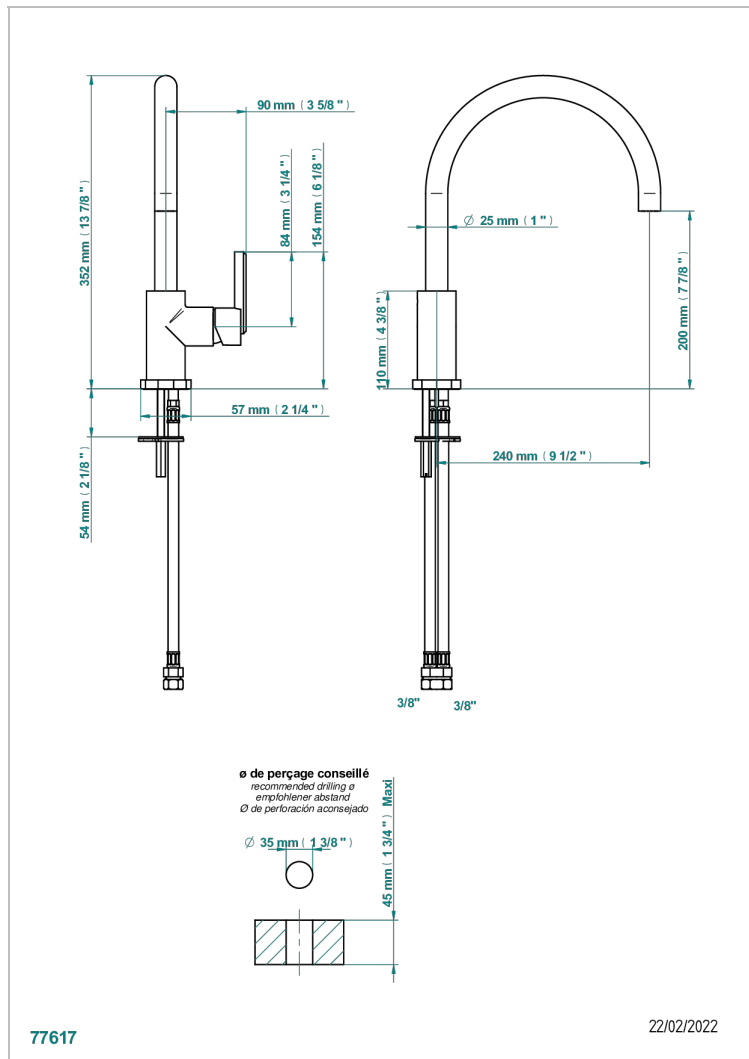

LES ONDES WITH LEVER HANDLES

G8B-6181N/US

Single hole kitchen faucet with swivel spout

THG[®]
PARIS

CHARACTERISTIC

- Les Ondes with lever handles
- Single hole kitchen faucet with swivel spout

AVAILABLE FINITIONS