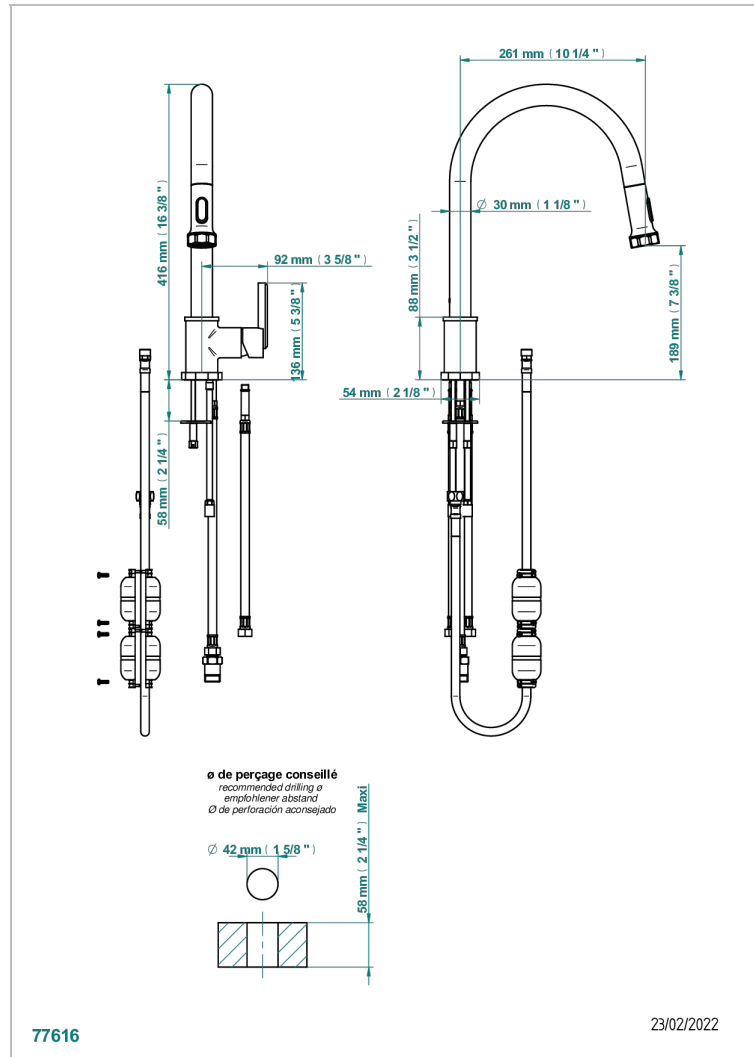

# LES ONDES WITH LEVER HANDLES

G8B-6181D/US

Single hole pull out kitchen Faucet

77616

23/02/2022

## CHARACTERISTIC

- Les Ondes with lever handles
- Single hole pull out kitchen Faucet