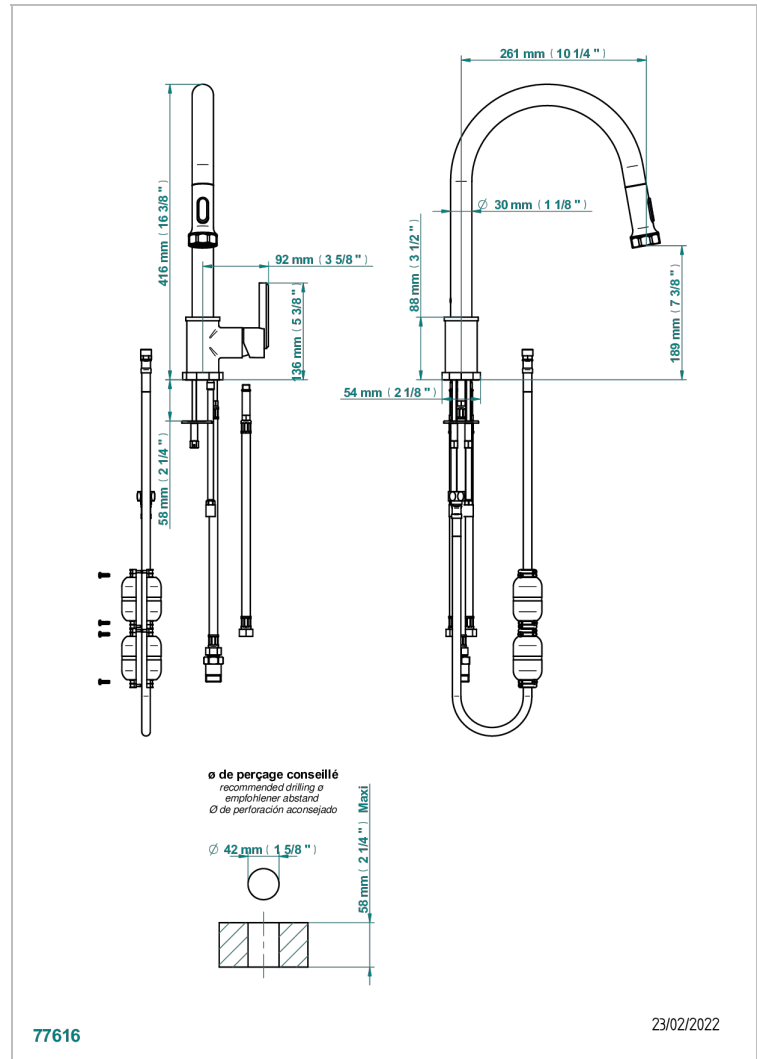

LES ONDES

G8A-6181D/US

Single hole pull out kitchen Faucet

77616

23/02/2022

CHARACTERISTIC

- Les Ondes
- Single hole pull out kitchen Faucet

AVAILABLE FINITIONS

Nickel polished - B01
 Soft gold - F30
 Soft matt gold - F31
 Umber PVD - H66