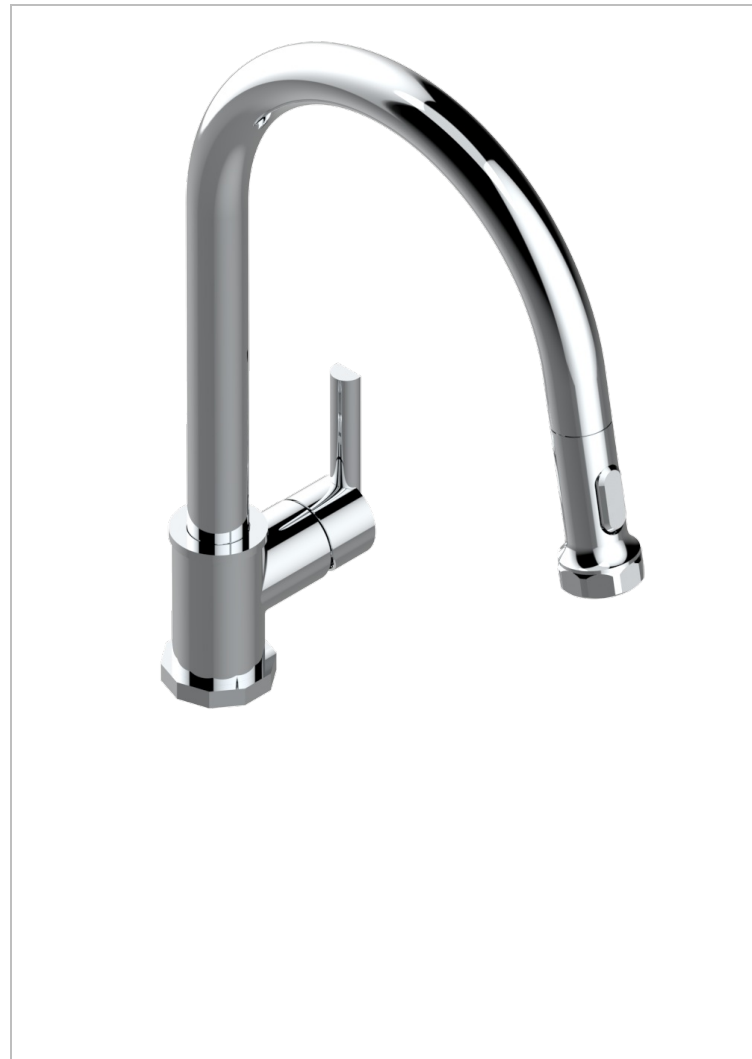

LES ONDES

G8A-6181D/US

Single hole pull out kitchen Faucet

77616

23/02/2022

CHARACTERISTIC

- Les Ondes
- Single hole pull out kitchen Faucet

AVAILABLE FINITIONS

Black ceram - D30
 Blush PVD - H62
 Brass color PVD - H49
 Brown bronze color PVD - F33
 Chrome polished - A02
 Chrome polished / gold polished - G02

Copper antique matt, coated - H07
 Gold color PVD - H52
 Gold mat - F07
 Gold polished - F01
 Graphite PVD - H64
 Light coated bronze - D01

Matt Umber PVD - H67
 Matt blush PVD - H60
 Matt brass color PVD - H50
 Matt brown bronze color PVD - F34
 Matt chrome (American satin) - C02
 Matt gold color PVD - H53

Matt graphite PVD - H65
 Matt nickel (American satin) - C01
 Matt nickel color PVD - H56
 Natural smoked Brass - A13
 Nickel antique / Sovereign - H28
 Nickel color PVD - H55

Nickel polished - B01
 Soft gold - F30
 Soft matt gold - F31
 Umber PVD - H66