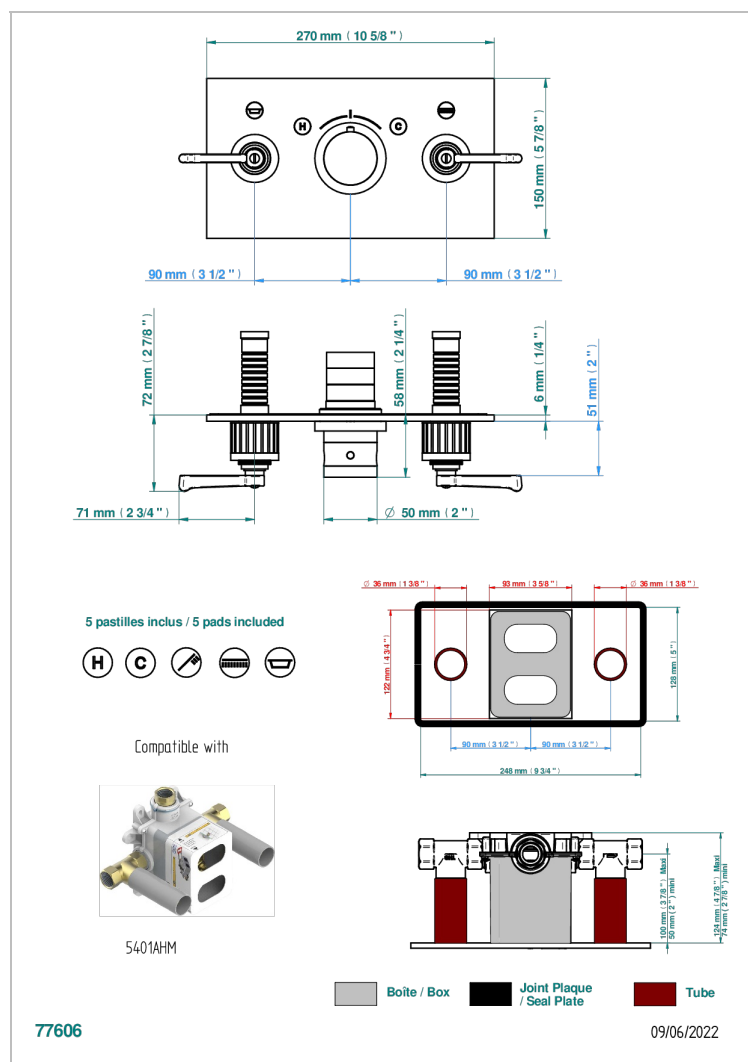

# HAMPTONS WITH LEVER HANDLES

G4S-5401BEH

Trim for THG thermostat with 2 valves ref. 5 401AHM/US rough part supplied with fixing box , item to be installed horizontal

## CHARACTERISTIC

- Hamptons with lever handles
- Trim for THG thermostat with 2 valves ref. 5 401AHM/US part supplied with fixing box , item to be installed horizontal