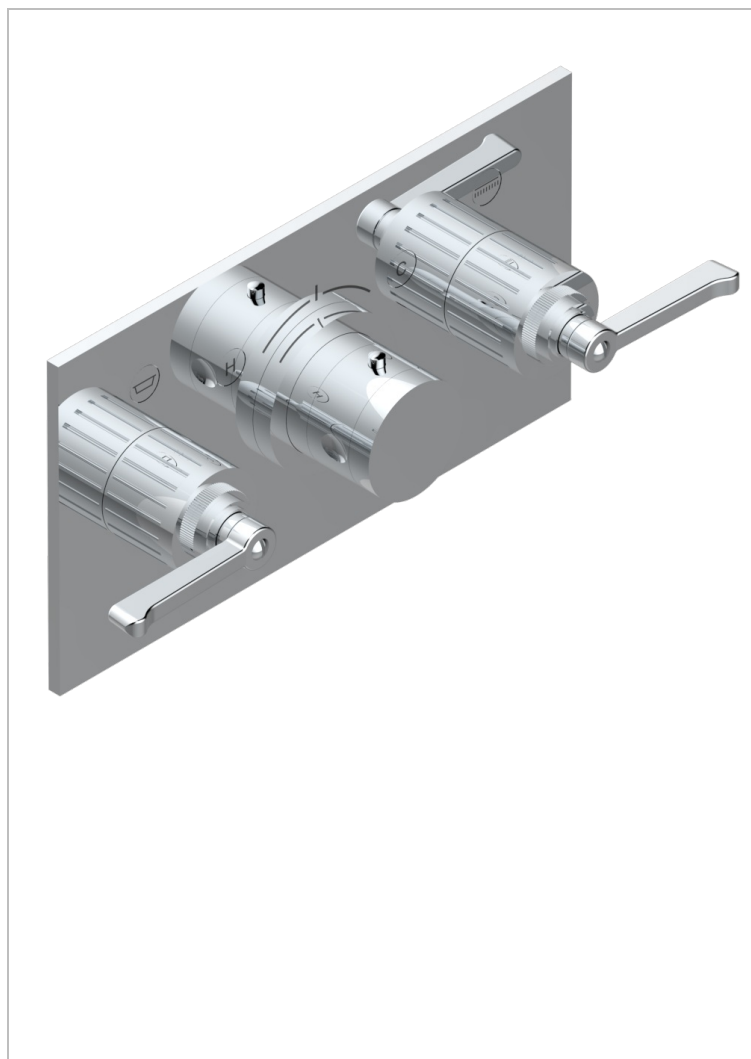

# HAMPTONS WITH LEVER HANDLES

G4S-5401BEH

Trim for THG thermostat with 2 valves ref. 5 401AHM/US rough part supplied with fixing box , item to be installed horizontal

## CHARACTERISTIC

- Hamptons with lever handles
- Trim for THG thermostat with 2 valves ref. 5 401AHM/US part supplied with fixing box , item to be installed horizontal