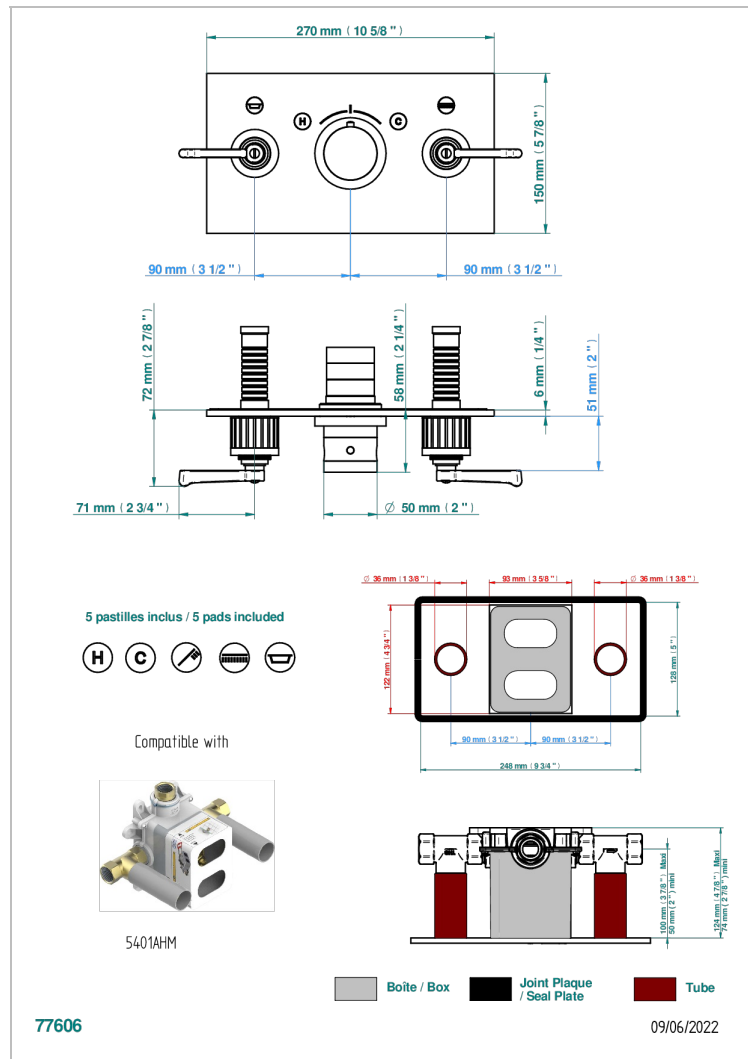

HAMPTONS WITH LEVER HANDLES

G4S-5401BEH

Trim for thermostatic mixer with 2 valves item to be installed horizontal . to adapt on 5 401AHC or 5 401AHM

CHARACTERISTIC

- Hamptons with lever handles
- Trim for thermostatic mixer with 2 valves item to be installed horizontal . to adapt on 5 401AHC or 5 401AHM

RELATED SKU'S

- Ref. G00-5401AHC 3/4" THG thermostat, 60 l/mn with two valves with wax cartridge delivered with a built-in box, without trim - to be installed horizontal (for installation with cross handle)
- Ref. G00-5401AHM 3/4" THG thermostat, 60 l/mn with two valves with wax cartridge delivered with a built-in box, without trim - to be installed horizontal (for installation with lever handle)