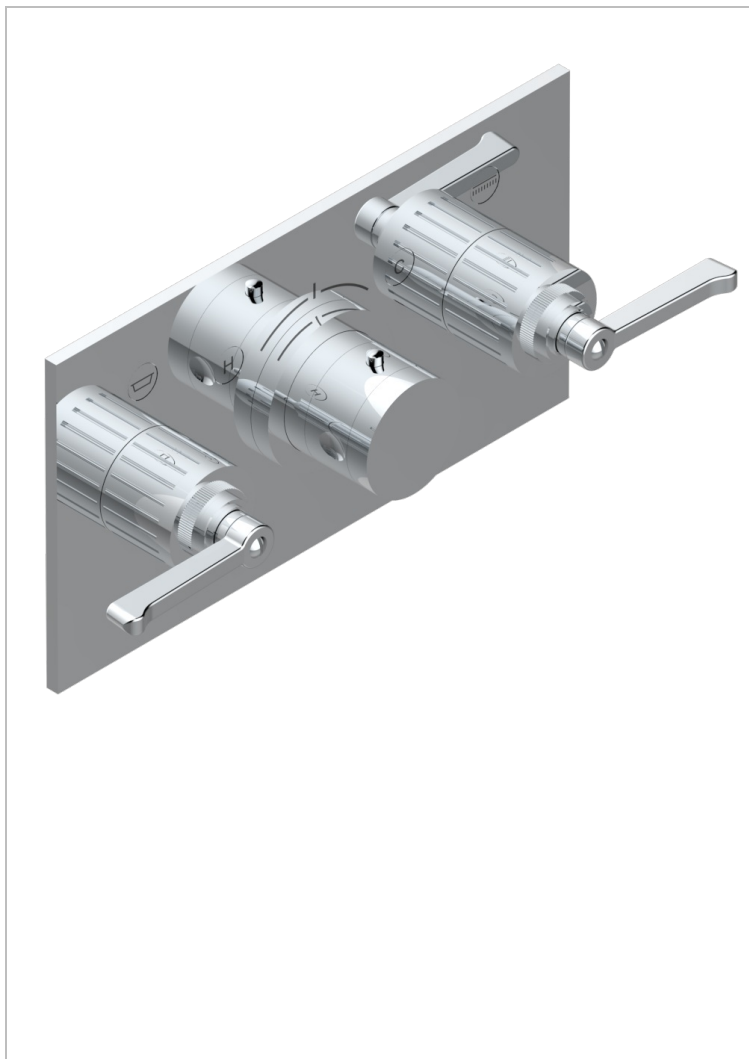

HAMPTONS WITH LEVER HANDLES

G4S-5401BEH

Trim for thermostatic mixer with 2 valves item to be installed horizontal . to adapt on 5 401AHC or 5 401AHM

CHARACTERISTIC

- Hamptons with lever handles
- Trim for thermostatic mixer with 2 valves item to be installed horizontal . to adapt on 5 401AHC or 5 401AHM

RELATED SKU'S

- Ref. G00-5401AHC 3/4" THG thermostat, 60 l/mn with two valves with wax cartridge delivered with a built-in box, without trim - to be installed horizontal (for installation with cross handle)
- Ref. G00-5401AHM 3/4" THG thermostat, 60 l/mn with two valves with wax cartridge delivered with a built-in box, without trim - to be installed horizontal (for installation with lever handle)