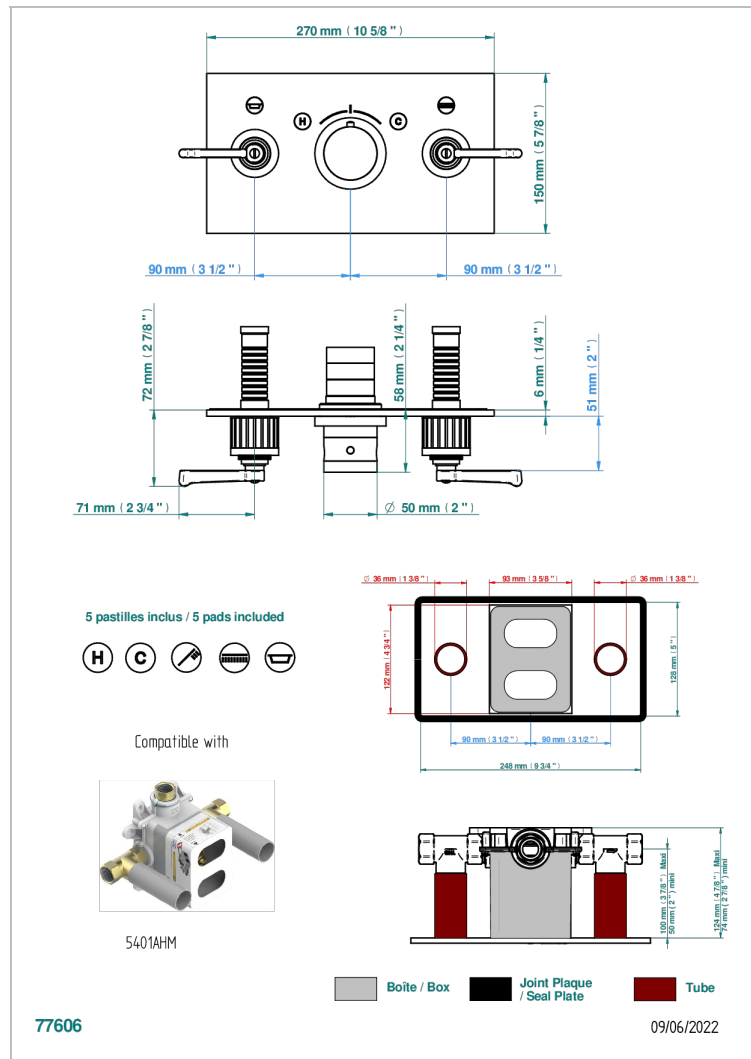

HAMPTONS WITH LEVER HANDLES

G4S-5401BEH

Trim for thermostatic mixer with 2 valves item to be installed horizontal . to adapt on 5 401AHC or 5 401AHM

CHARACTERISTIC

- Hamptons with lever handles
- Trim for thermostatic mixer with 2 valves item to be installed horizontal . to adapt on 5 401AHC or 5 401AHM

RELATED SKU'S

- Ref. G00-5401AHC 3/4" THG thermostat, 60 l/mn with two valves with wax cartridge delivered with a built-in box, without trim - to be installed horizontal (for installation with cross handle)
- Ref. G00-5401AHM 3/4" THG thermostat, 60 l/mn with two valves with wax cartridge delivered with a built-in box, without trim - to be installed horizontal (for installation with lever handle)