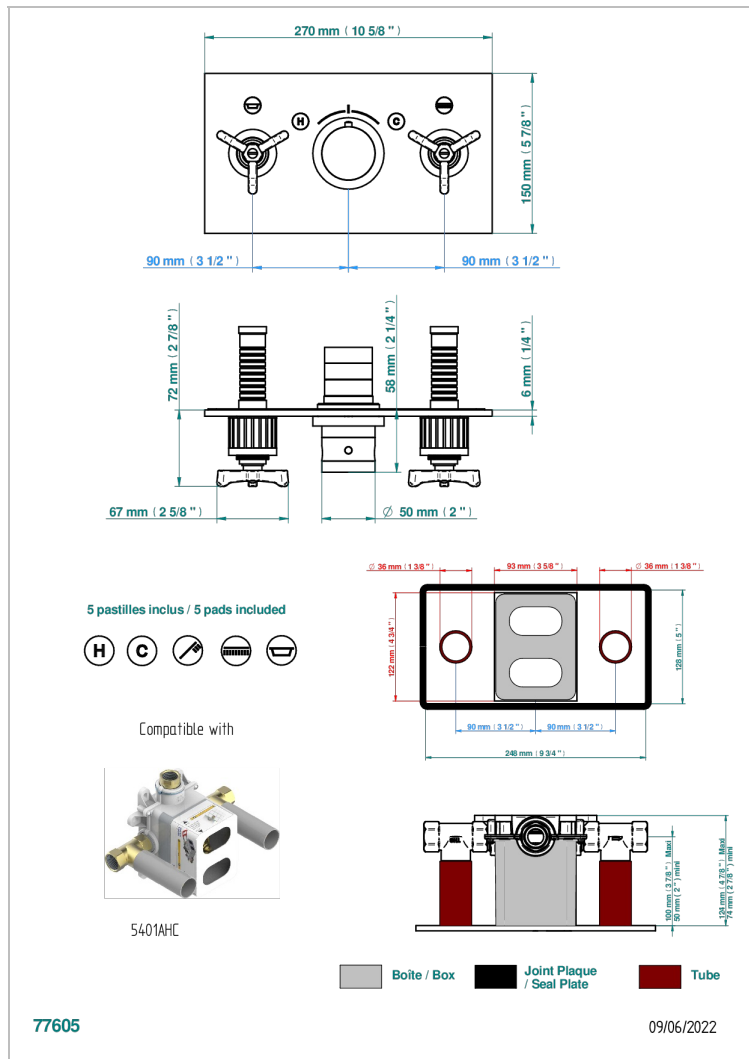

Trim for thermostatic mixer with 2 valves item to be installed horizontal . to adapt on 5 401AHC or 5 401AHM

### CHARACTERISTIC

- Hamptons
- Trim for thermostatic mixer with 2 valves item to be installed horizontal . to adapt on 5 401AHC or 5 401AHM

### RELATED SKU'S

- Ref. G00-5401AHC 3/4" THG thermostat, 60 l/mn with two valves with wax cartridge delivered with a built-in box, without trim - to be installed horizontal ( for installation with cross handle)
- Ref. G00-5401AHM 3/4" THG thermostat, 60 l/mn with two valves with wax cartridge delivered with a built-in box, without trim - to be installed horizontal ( for installation with lever handle)