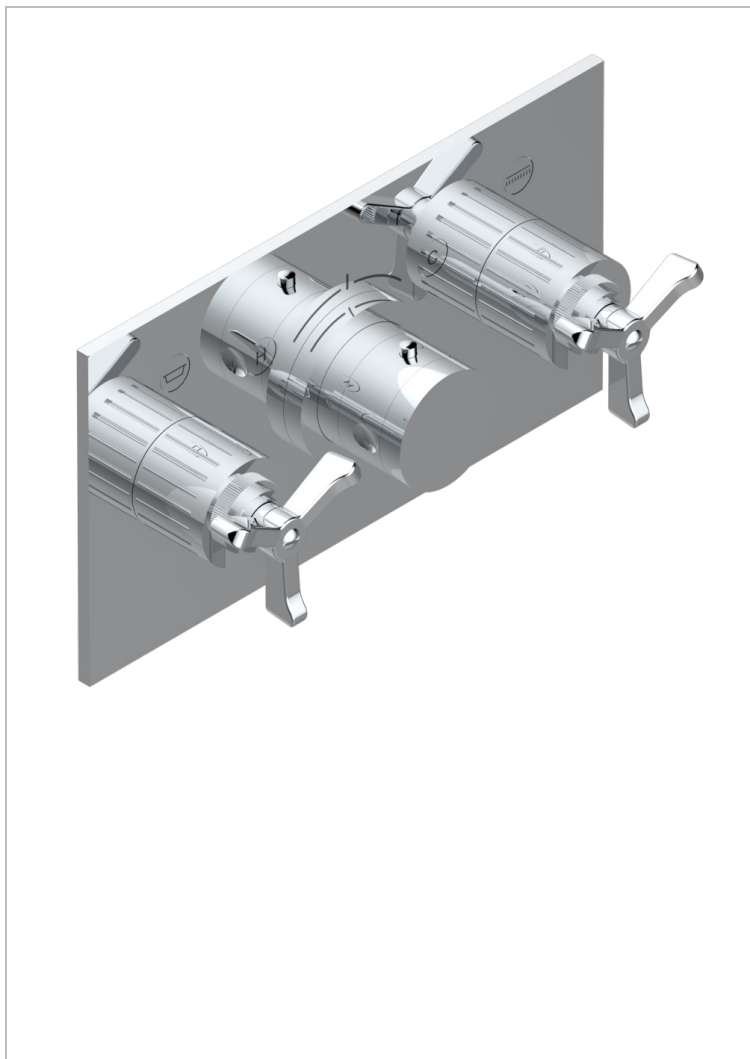

Trim for thermostatic mixer with 2 valves item to be installed horizontal . to adapt on 5 401AHC or 5 401AHM

### CHARACTERISTIC

- Hamptons
- Trim for thermostatic mixer with 2 valves item to be installed horizontal . to adapt on 5 401AHC or 5 401AHM

### RELATED SKU'S

- Ref. G00-5401AHC 3/4" THG thermostat, 60 l/mn with two valves with wax cartridge delivered with a built-in box, without trim - to be installed horizontal ( for installation with cross handle)
- Ref. G00-5401AHM 3/4" THG thermostat, 60 l/mn with two valves with wax cartridge delivered with a built-in box, without trim - to be installed horizontal ( for installation with lever handle)