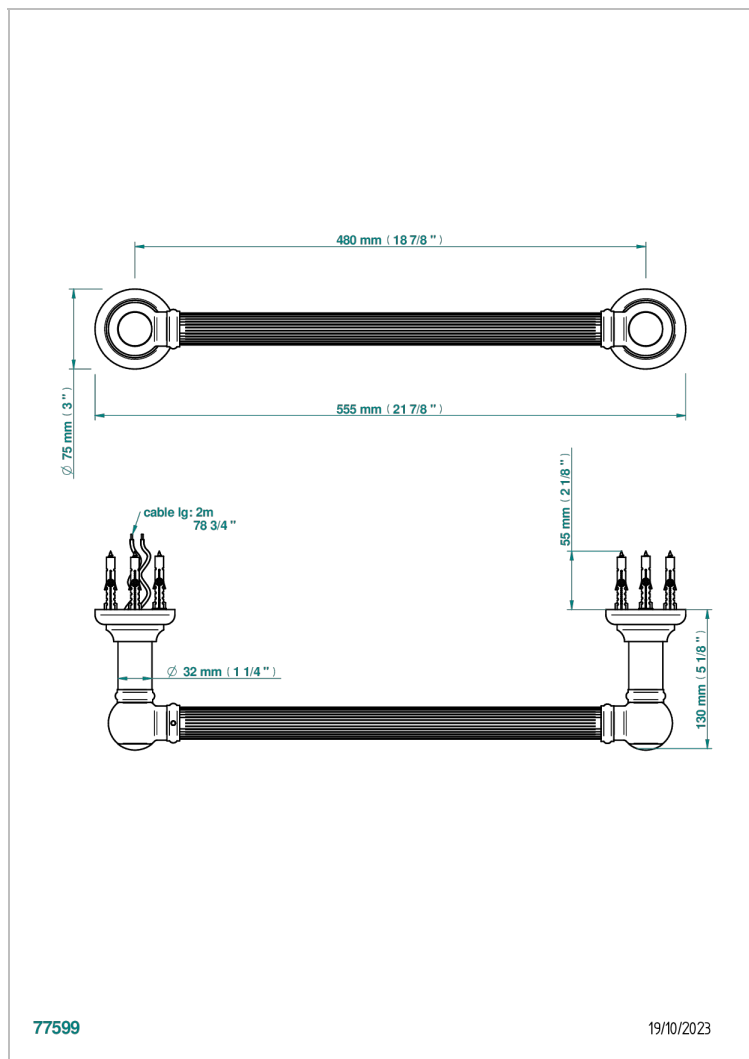

TOWEL WARMER - TRADITONAL

B6A-TWF1E

Traditional Single bar heated towel warmer with fluted tube,electric - Class 2

THG[®]
PARIS

77599

19/10/2023

CARACTERÍSTICAS

- Towel Warmer - Traditonal
- Traditional Single bar heated towel warmer with fluted tube,electric - Class 2