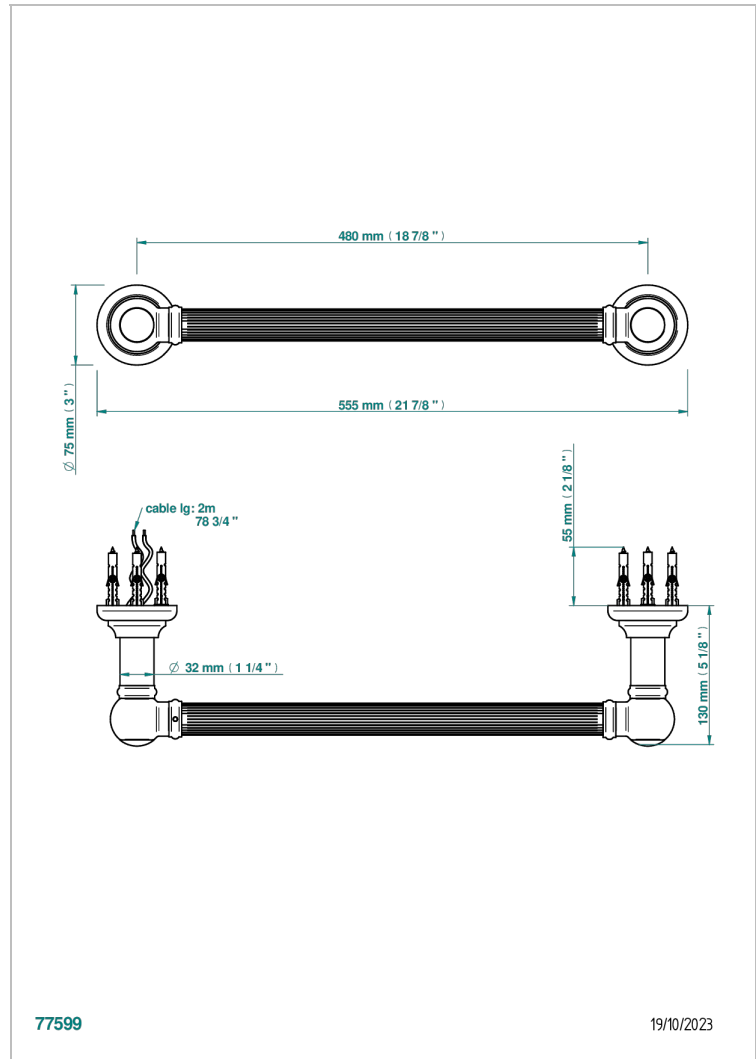

TOWEL WARMER - TRADITIONAL

B6A-TWF1E

Traditional Single bar heated towel warmer with fluted tube,electric - Class 2

THG[®]
PARIS

EIGENSCHAFTEN

- Towel Warmer - Traditional
- Traditional Single bar heated towel warmer with fluted tube,electric - Class 2

VERFÜGBARE OBERFLÄCHEN

Blassgold - F30
Blassgold matt unlackiert - F31
Bronze hell - D01
Chrom - A02
Chrom / gold - G02
Chrom matt - C02

Gold - F01
Gold matt - F07
Mattschwarz keramik - D30
Nickel matt - C01
Pvd blush - H62
Pvd blush matt - H60