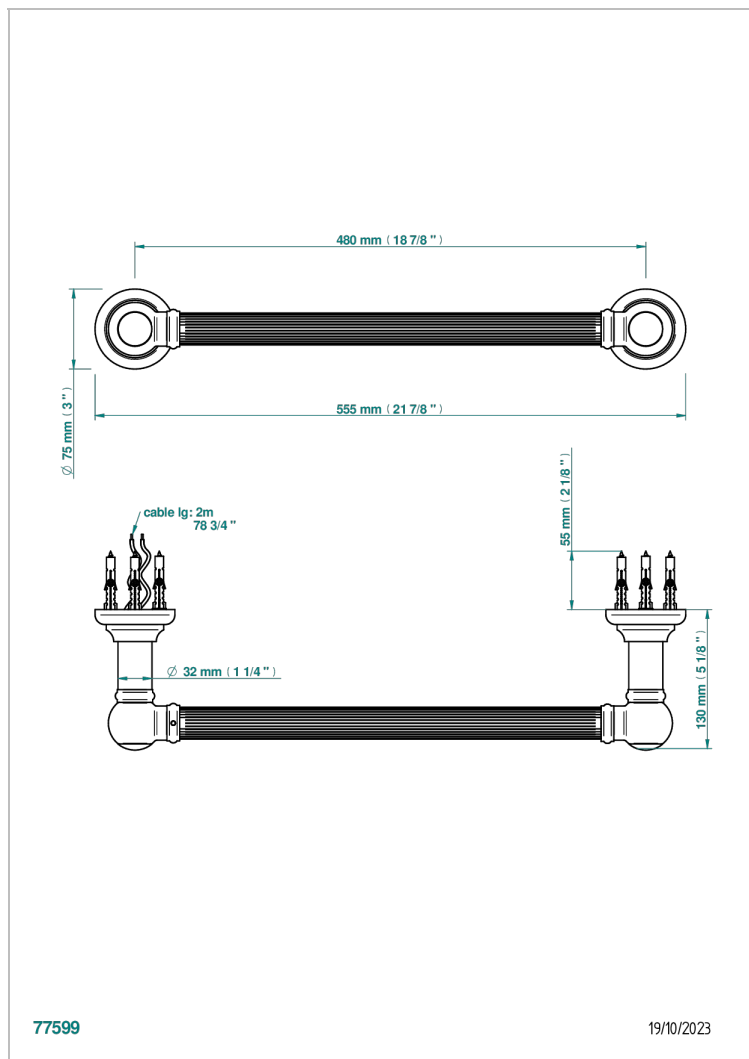

TOWEL WARMER - TRADITONAL

B6A-TWF1E

Traditional Single bar heated towel warmer with fluted tube,electric - Class 2

THG[®]
PARIS

ХАРАКТЕРИСТИКИ

- Towel Warmer - Traditonal
- Traditional Single bar heated towel warmer with fluted tube,electric - Class 2