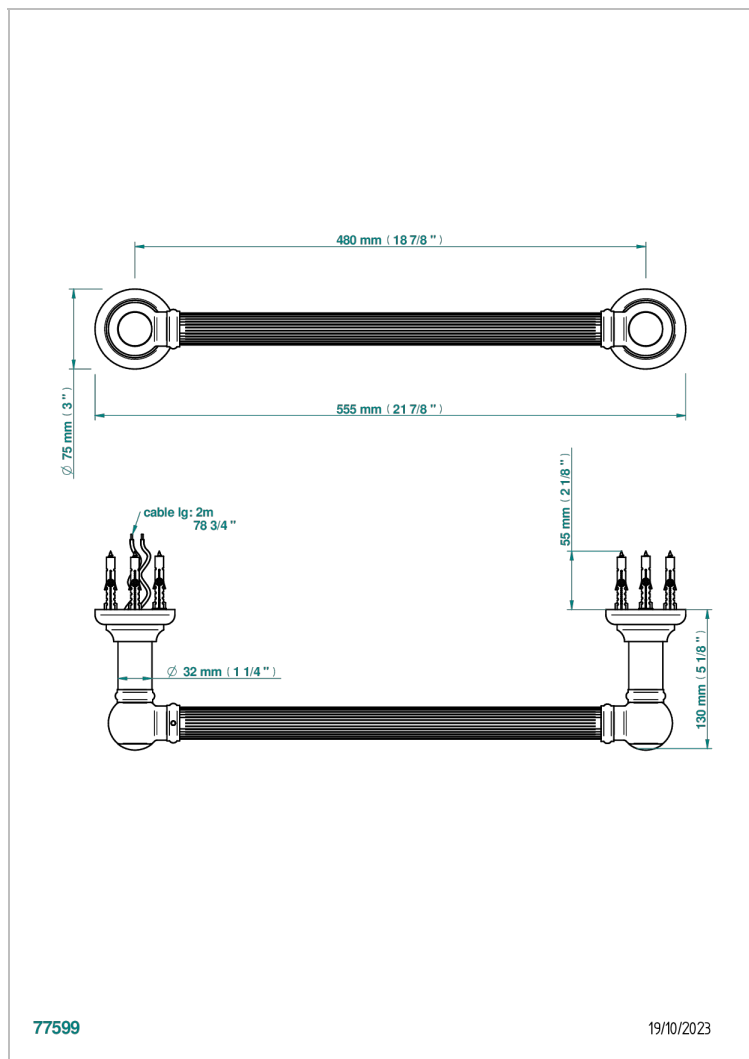

# TOWEL WARMER - TRADITONAL

B6A-TWF1E

Traditional Single bar heated towel warmer with fluted tube,electric - Class 2

THG<sup>®</sup>  
PARIS