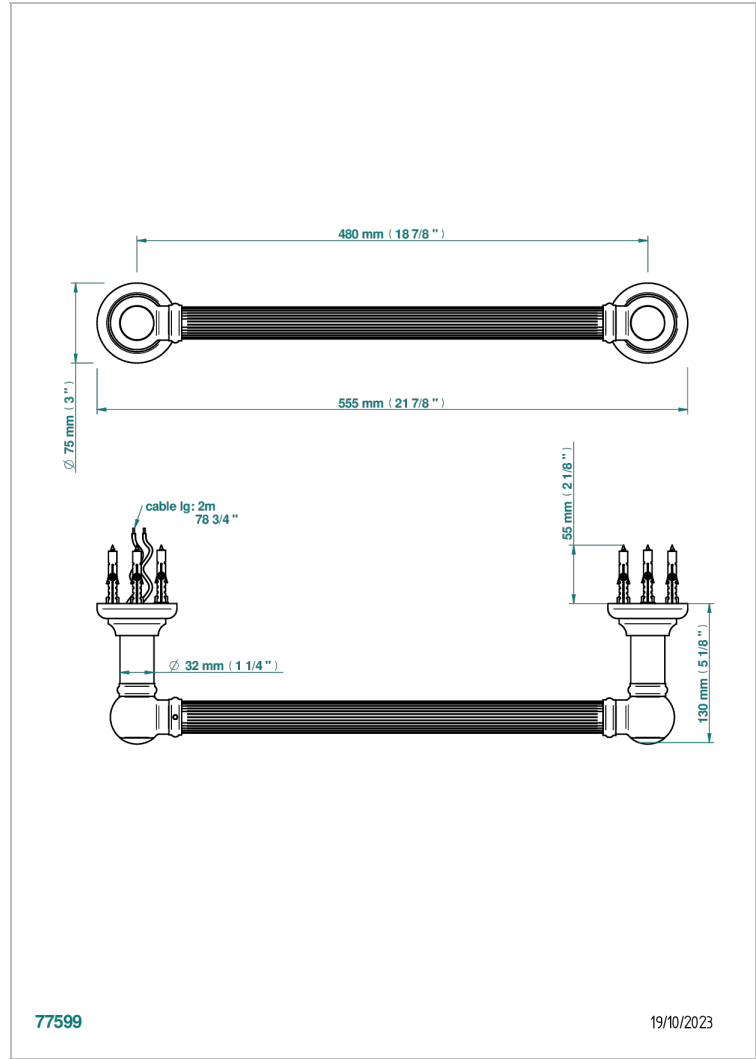

TOWEL WARMER - TRADITIONAL

B6A-TWF1E

Traditional Single bar heated towel warmer with fluted tube,electric - Class 2

THG[®]
PARIS

特色

- Towel Warmer - Traditonal
- Traditional Single bar heated towel warmer with fluted tube,electric - Class 2

可选饰面

Black ceram - D30
Blush PVD - H62
Graphite PVD - H64
Matt Umber PVD - H67
Matt blush PVD - H60
Matt graphite PVD - H65

PVD哑光金 - H53
PVD哑光铜 - H50
PVD哑光镍 - H56
PVD抛光铜 - H49
PVD金色 - H52
PVD镍 - H55

Umber PVD - H66
哑光浅金 - F31
哑光金 - F07
哑光铬 - C02
哑光镍 - C01
抛光金 (24K金) - F01