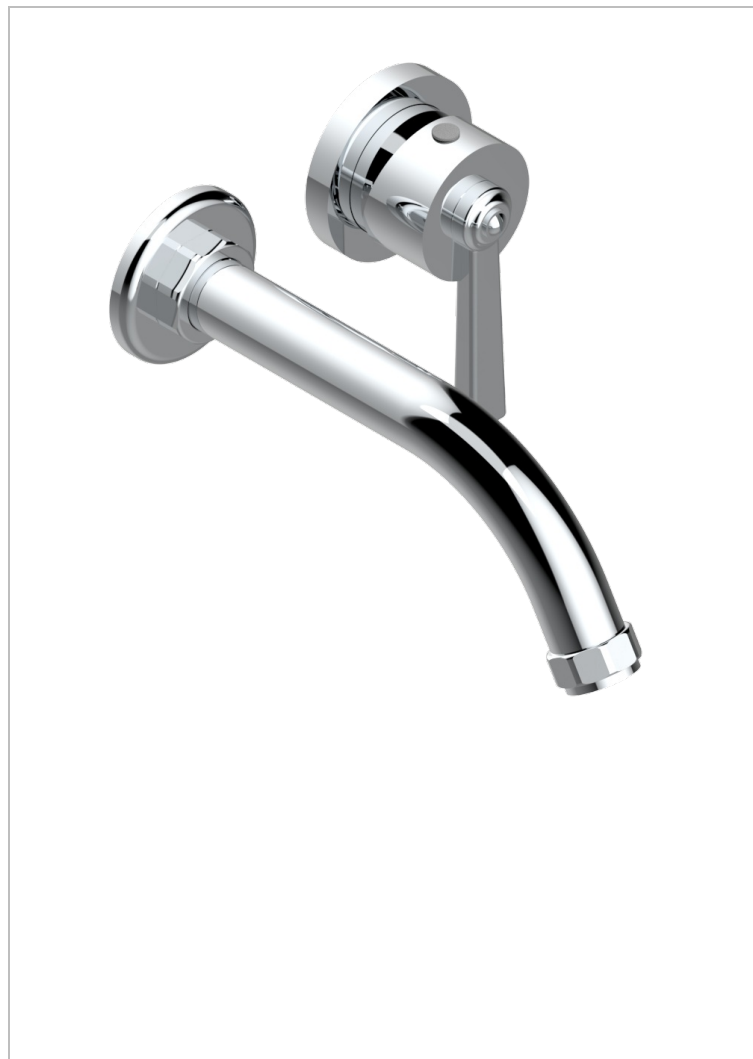

CLUB SAINT-GERMAIN CON MANETAS

G7J-6541B

Trim only for Built-in basin mixer with spout (two x 1/2" inlets and one 1/2" outlet), without waste

CARACTERÍSTICAS

- Club Saint-Germain con manetas
- Trim only for Built-in basin mixer with spout (two x 1/2" inlets and one 1/2" outlet), without waste

ESPECIFICACIONES TÉCNICAS

- Recommandé : 3 bars (max. 5 bars) - Advised : 43,5 psi (max. 72 psi)
- 8,3 l/min à 3 bars (2.2 gpm at 43.5 psi)

PRODUCTOS RELACIONADOS

- Ref. G00-5840/MAUS Rough parts for concealed wall-mounted mixer with 1/2" outlet

ACABADOS DISPONIBLES

Bronce claro - D01
Cerámica negra mate - D30
Cromo - A02
Cromo / dorado - G02
Cromo mate - C02
Dorado - F01

Dorado mate - F07
Dorado pálido - F30
Dorado pálido mate (sin barniz) - F31
Natural smoked Brass - A13
Níquel - B01
Níquel mate - C01

Níquel viejo - H28
Pvd blush - H62
Pvd blush mate - H60
Pvd color latón - H49
Pvd color latón mate - H50
Pvd color níquel - H55

Pvd color níquel mate - H56
Pvd color oro - H52
Pvd color oro mate - H53
Pvd grafito - H64
Pvd grafito mate - H65
Pvd marrón bronce - F33