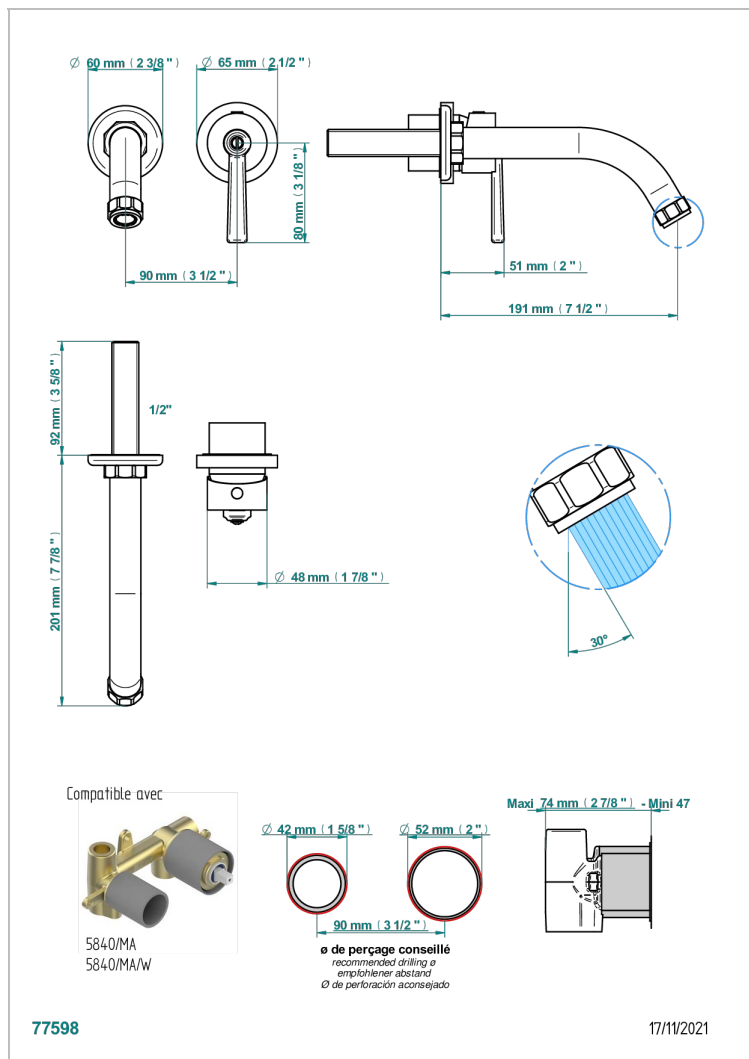

CLUB SAINT-GERMAIN CON MANETAS

G7J-6541B

Trim only for Built-in basin mixer with spout (two x 1/2" inlets and one 1/2" outlet), without waste

CARACTERÍSTICAS

- Club Saint-Germain con manetas
- Trim only for Built-in basin mixer with spout (two x 1/2" inlets and one 1/2" outlet), without waste

ESPECIFICACIONES TÉCNICAS

- Recommandé : 3 bars (max. 5 bars) - Advised : 43,5 psi (max. 72 psi)
- 8,3 l/min à 3 bars (2.2 gpm at 43.5 psi)

PRODUCTOS RELACIONADOS

- Ref. G00-5840/MAUS Rough parts for concealed wall-mounted mixer with 1/2" outlet