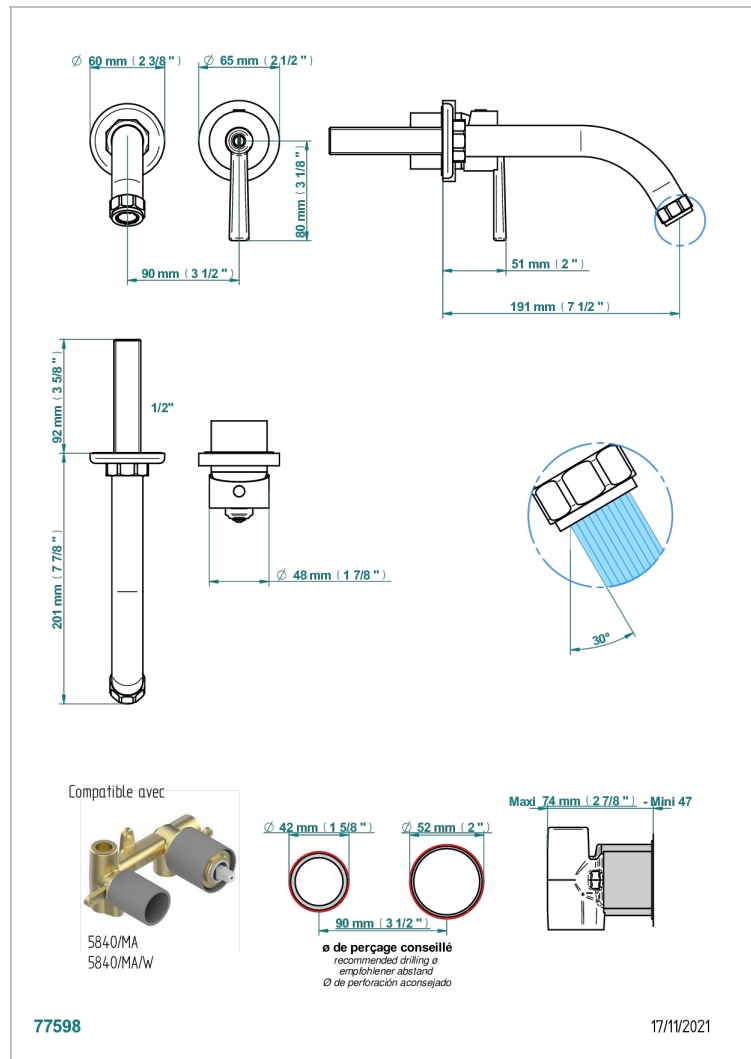

CLUB SAINT-GERMAIN WITH LEVER HANDLES

G7J-6541B

Trim only for Built-in basin mixer with spout (two x 1/2" inlets and one 1/2" outlet), without waste

CHARACTERISTIC

- Club Saint-Germain with lever handles
- Trim only for Built-in basin mixer with spout (two x 1/2" inlets and one 1/2" outlet), without waste

TECHNICAL SPECS

- Recommandé : 3 bars (max. 5 bars) - Advised : 43,5 psi (max. 72 psi)
- 8,3 l/min à 3 bars (2.2 gpm at 43.5 psi)

RELATED SKU'S

- Ref. G00-5840/MAUS Rough parts for concealed wall-mounted mixer with 1/2" outlet