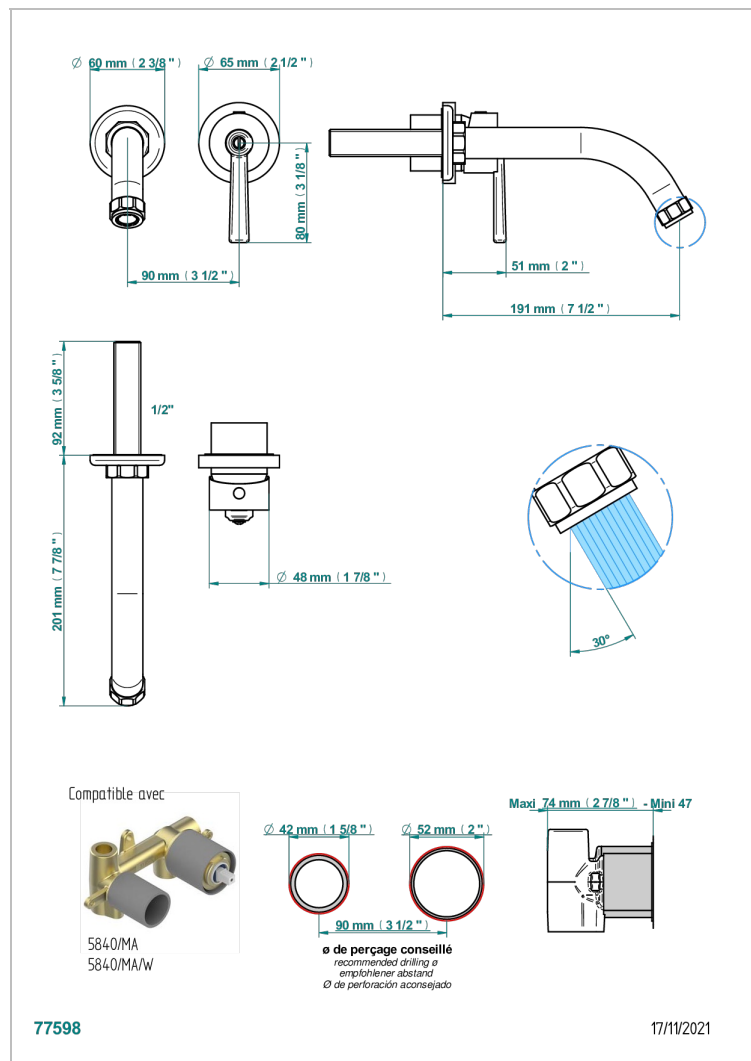

Trim only for Built-in basin mixer with spout (two x 1/2" inlets and one 1/2" outlet), without waste

CARACTERÍSTICAS

- Club Saint-Germain
- Trim only for Built-in basin mixer with spout (two x 1/2" inlets and one 1/2" outlet), without waste

ESPECIFICACIONES TÉCNICAS

- Recommandé : 3 bars (max. 5 bars) - Advised : 43,5 psi (max. 72 psi)
- 8,3 l/min à 3 bars (2.2 gpm at 43.5 psi)

PRODUCTOS RELACIONADOS

- Ref. G00-5840/MAUS Rough parts for concealed wall-mounted mixer with 1/2" outlet