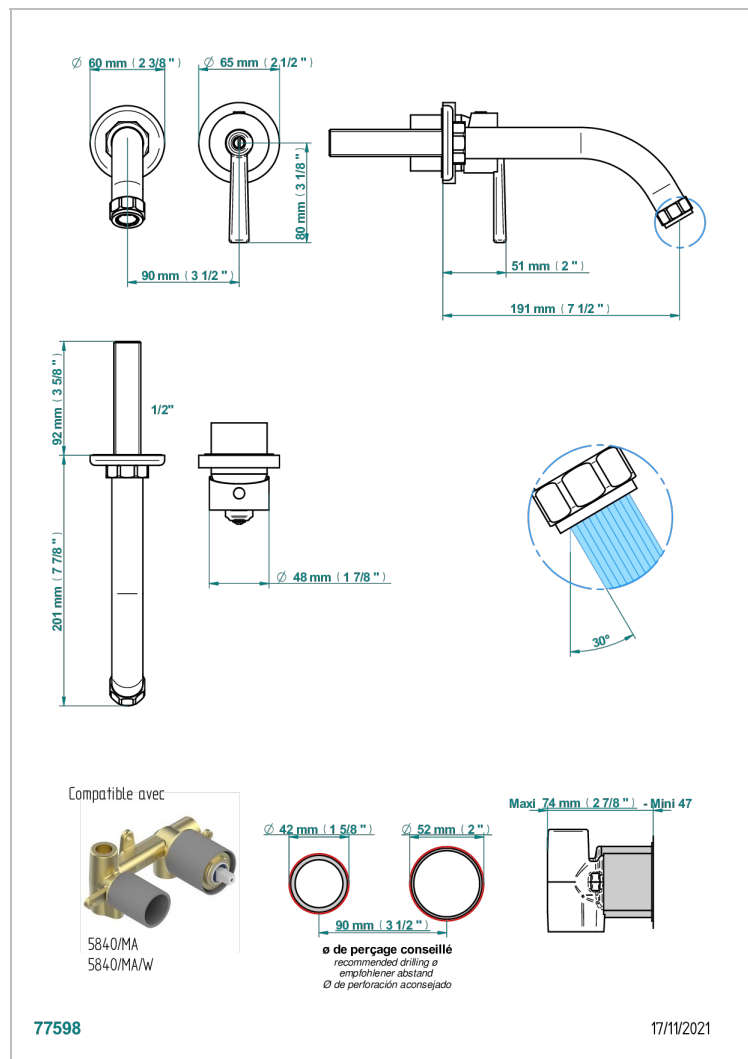

G7H-6541B

Trim only for Built-in basin mixer with spout (two x 1/2" inlets and one 1/2" outlet), without waste

CHARACTERISTIC

- Club Saint-Germain
- Trim only for Built-in basin mixer with spout (two x 1/2" inlets and one 1/2" outlet), without waste

TECHNICAL SPECS

- Recommandé : 3 bars (max. 5 bars) - Advised : 43,5 psi (max. 72 psi)
- 8,3 l/min à 3 bars (2.2 gpm at 43.5 psi)

RELATED SKU'S

- Ref. G00-5840/MAUS Rough parts for concealed wall-mounted mixer with 1/2" outlet