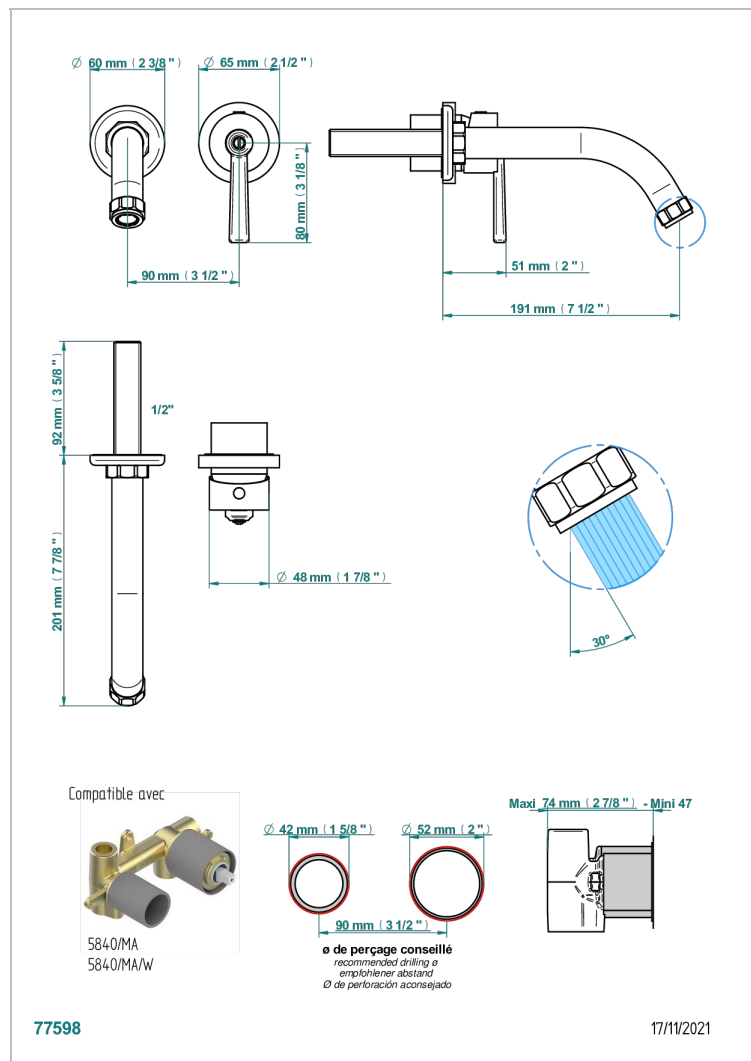

Trim only for Built-in basin mixer with spout (two x 1/2" inlets and one 1/2" outlet), without waste

CHARACTERISTIC

- Club Saint-Germain
- Trim only for Built-in basin mixer with spout (two x 1/2" inlets and one 1/2" outlet), without waste

TECHNICAL SPECS

- Recommandé : 3 bars (max. 5 bars) - Advised : 43,5 psi (max. 72 psi)
- 8,3 l/min à 3 bars (2.2 gpm at 43.5 psi)

RELATED SKU'S

- Ref. G00-5840/MA/W Rough parts for concealed wall-mounted mixer with 1/2" outlet, for WC douche - WRAS approved