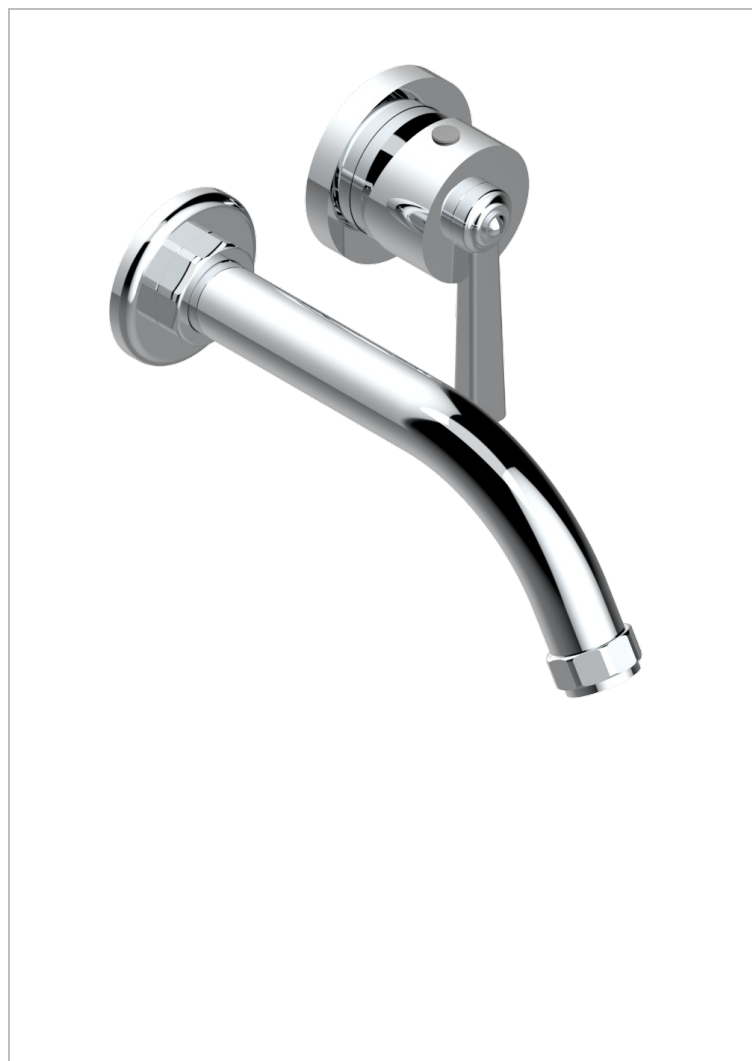

Trim only for Built-in basin mixer with spout (two x 1/2" inlets and one 1/2" outlet), without waste

CHARACTERISTIC

- Club Saint-Germain
- Trim only for Built-in basin mixer with spout (two x 1/2" inlets and one 1/2" outlet), without waste

TECHNICAL SPECS

- Recommandé : 3 bars (max. 5 bars) - Advised : 43,5 psi (max. 72 psi)
- 8,3 l/min à 3 bars (2.2 gpm at 43.5 psi)

RELATED SKU'S

- Ref. G00-5840/MA/W Rough parts for concealed wall-mounted mixer with 1/2" outlet, for WC douche - WRAS approved

AVAILABLE FINITIONS

Antique nickel - H28
Black ceram - D30
Blush PVD - H62
Brass color PVD - H49
Brown bronze color PVD - F33
Gold color PVD - H52

Graphite PVD - H64
Lacquered light bronze - D01
Matt Umber PVD - H67
Matt blush PVD - H60
Matt brass color PVD - H50
Matt brown bronze color PVD - F34