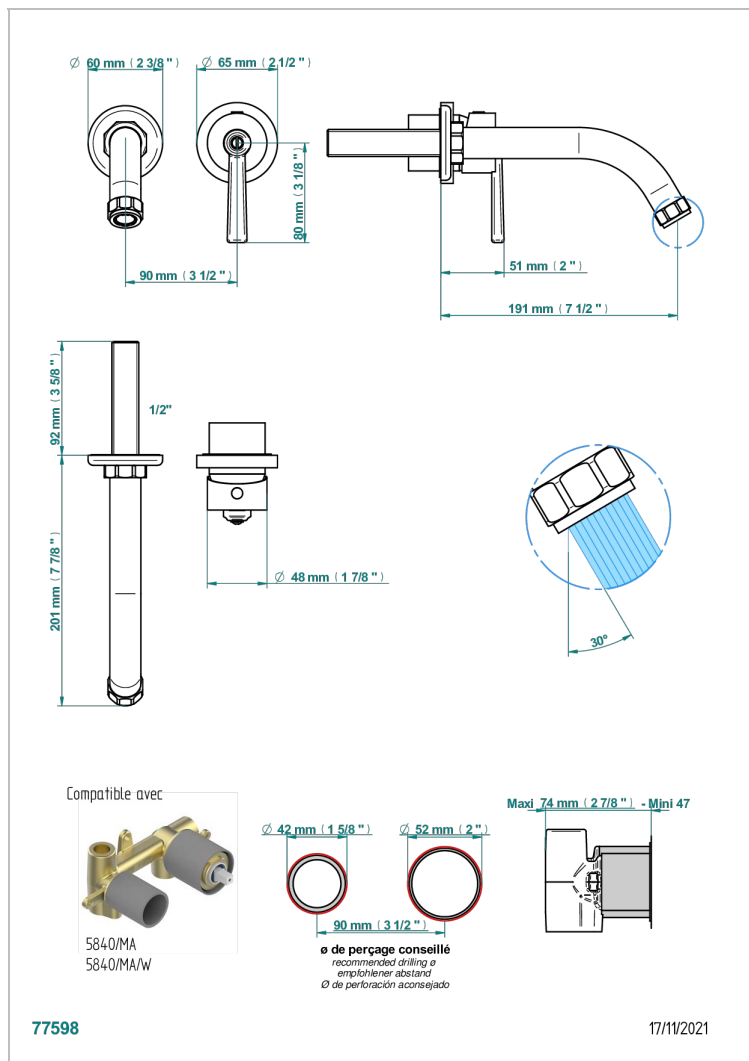

Trim only for Built-in basin mixer with spout (two x 1/2" inlets and one 1/2" outlet), without waste

CARACTERÍSTICAS

- Club Saint-Germain
- Trim only for Built-in basin mixer with spout (two x 1/2" inlets and one 1/2" outlet), without waste

ESPECIFICACIONES TÉCNICAS

- Recommandé : 3 bars (max. 5 bars) - Advised : 43,5 psi (max. 72 psi)
- 8,3 l/min à 3 bars (2.2 gpm at 43.5 psi)

PRODUCTOS RELACIONADOS

- Ref. G00-5840/MA Parte empotrada para mezclador mural con salida hembra 1/2