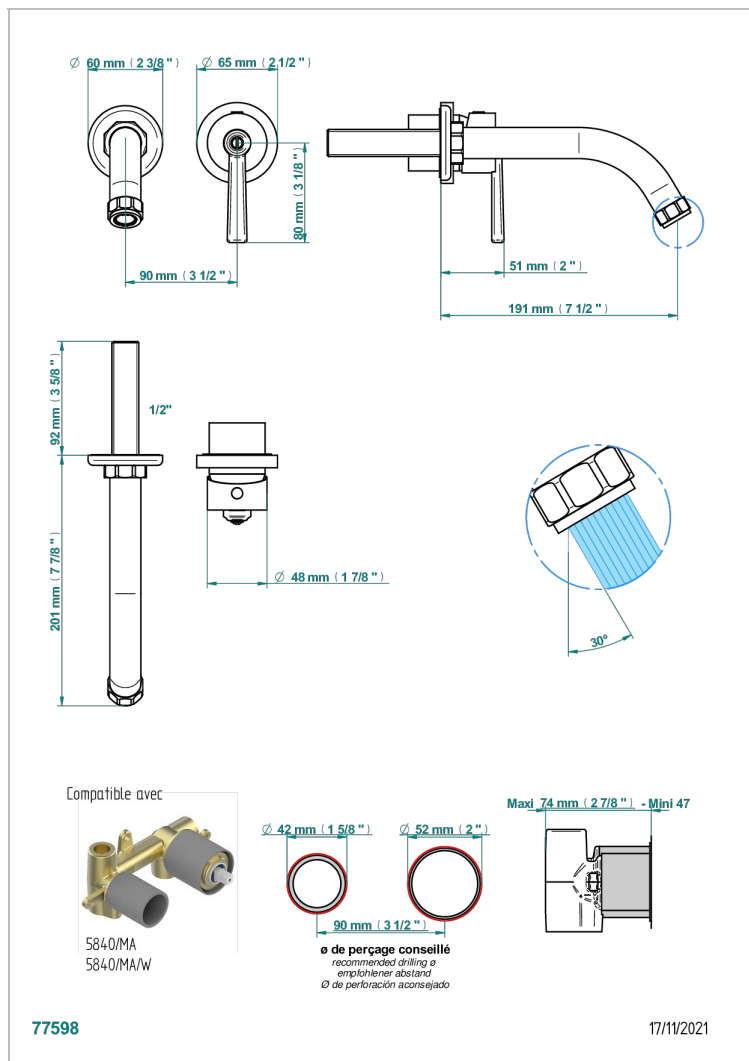

Trim only for Built-in basin mixer with spout (two x 1/2" inlets and one 1/2" outlet), without waste

## CARACTERÍSTICAS

- Club Saint-Germain
- Trim only for Built-in basin mixer with spout (two x 1/2" inlets and one 1/2" outlet), without waste

## PRODUCTOS RELACIONADOS

- Ref. G00-5840/MA Parte empotrada para mezclador mural con salida hembra 1/2