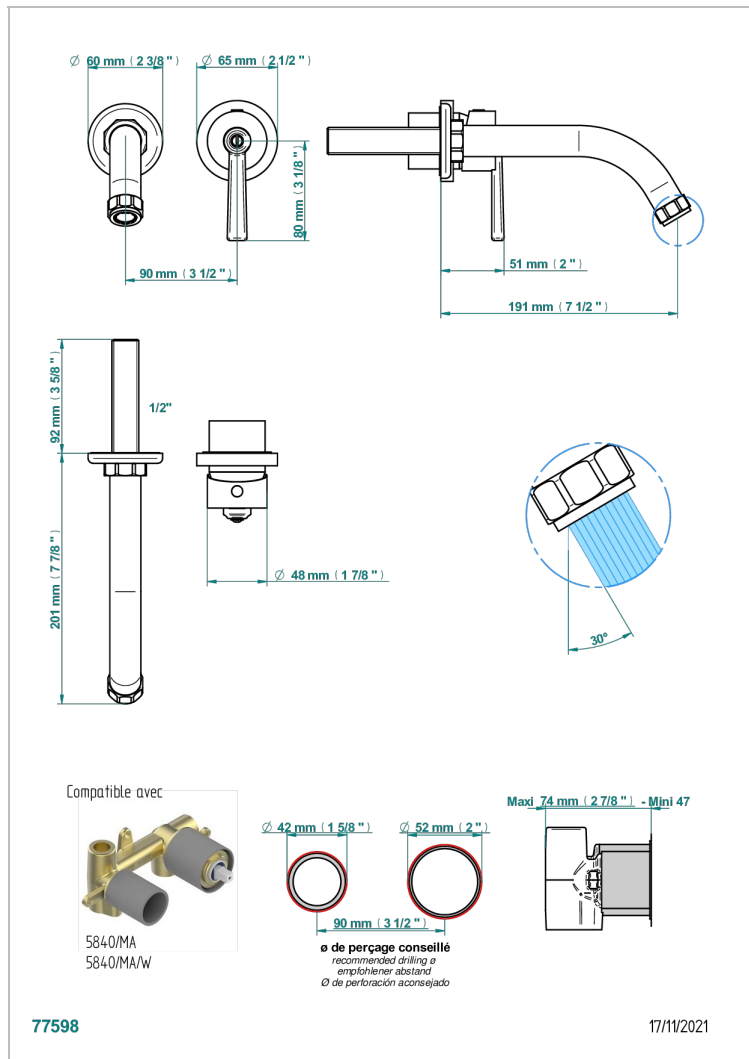

Trim only for Built-in basin mixer with spout (two x 1/2" inlets and one 1/2" outlet), without waste

特色

- Club Saint-Germain
- Trim only for Built-in basin mixer with spout (two x 1/2" inlets and one 1/2" outlet), without waste

技术特征

- Recommandé : 3 bars (max. 5 bars) - Advised : 43,5 psi (max. 72 psi)
- 8,3 l/min à 3 bars (2.2 gpm at 43.5 psi)

相关的SKU

- Ref. G00-5840/MA 卫浴套装, 含: 入墙式弯管出水管, 1米25强化软管, 触控式花洒和托勾, 美国标准

可选饰面

Black ceram - D30
Blush PVD - H62
Graphite PVD - H64
Matt Umber PVD - H67
Matt blush PVD - H60
Matt graphite PVD - H65