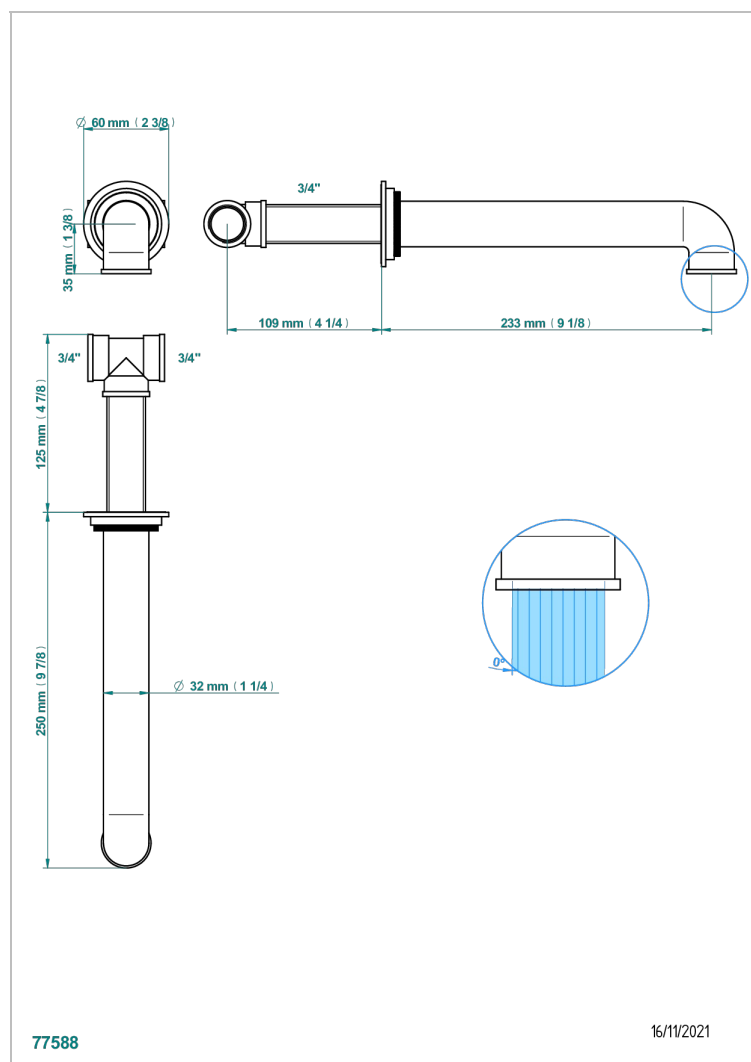

# HAMPTONS WITH LEVER HANDLES

G4S-22SG

Wall mounted super goliath bath spout

THG<sup>®</sup>  
PARIS

## CHARACTERISTIC

- Hamptons with lever handles
- Wall mounted super goliath bath spout