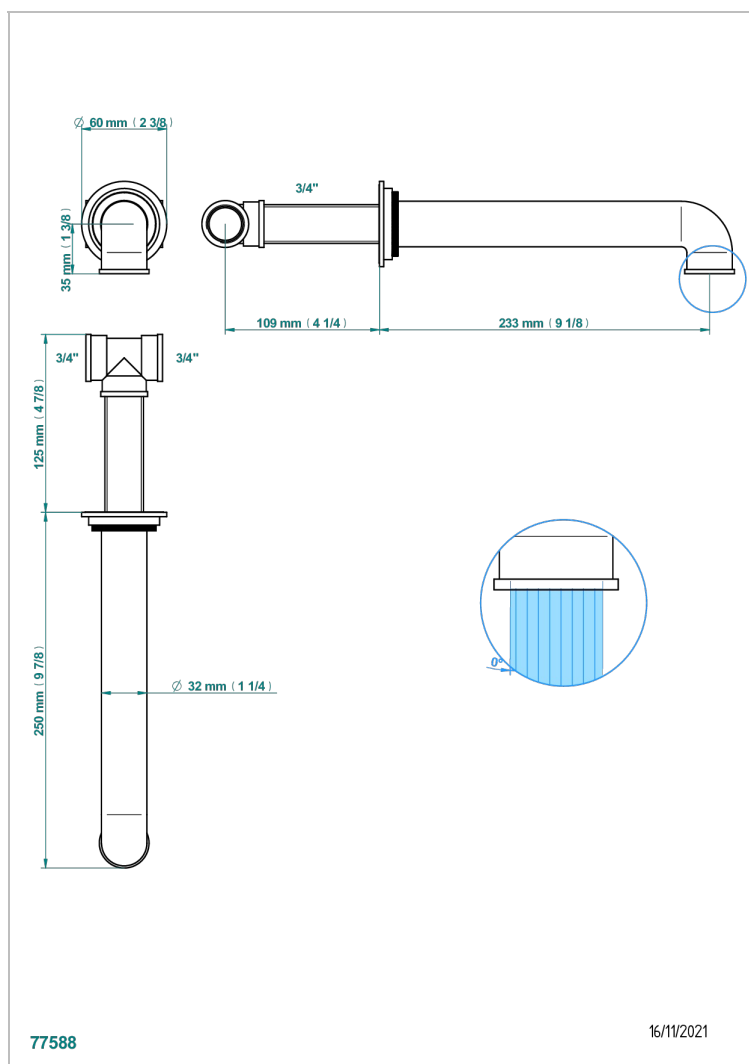

HAMPTONS WITH LEVER HANDLES

G4S-22SG

Wall mounted super goliath bath spout

THG[®]
PARIS

CHARACTERISTIC

- Hamptons with lever handles
- Wall mounted super goliath bath spout

AVAILABLE FINITIONS

Antique nickel - H28
Black ceram - D30
Blush PVD - H62
Brass color PVD - H49
Brown bronze color PVD - F33
Gold color PVD - H52