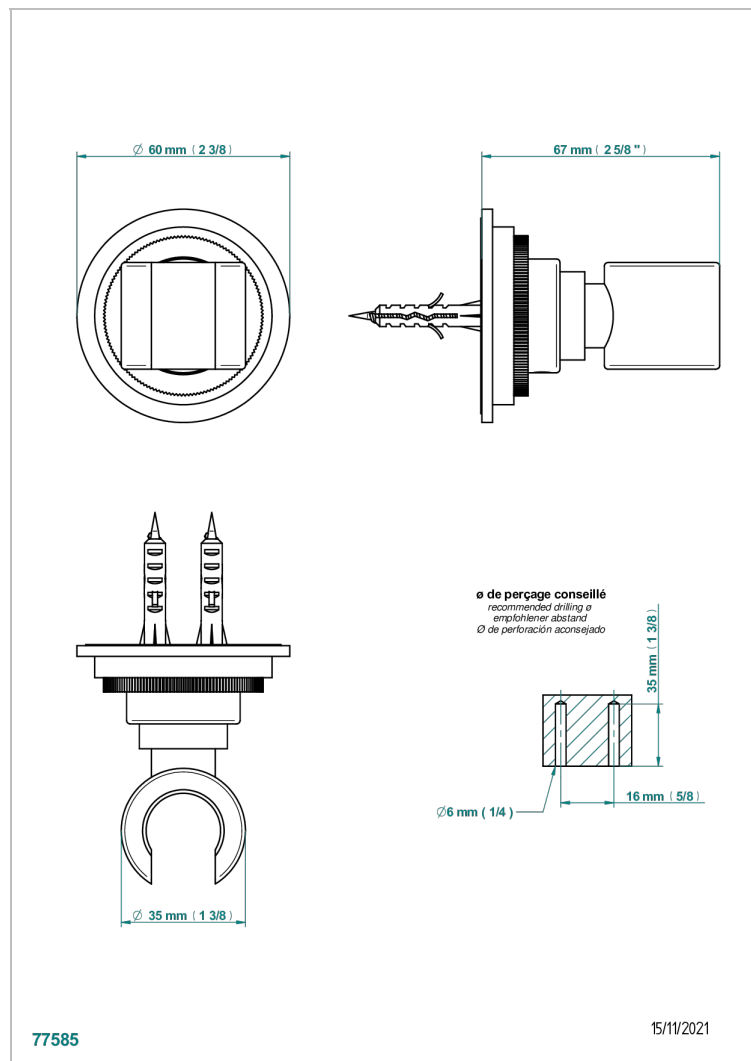

HAMPTONS WITH LEVER HANDLES

G4S-53F

Wall mounted fixed support bracket for handshower

CHARACTERISTIC

- Hamptons with lever handles
- Wall mounted fixed support bracket for handshower

AVAILABLE FINITIONS

Black ceram - D30
Blush PVD - H62
Brass color PVD - H49
Brown bronze color PVD - F33
Chrome polished - A02
Copper antique matt, coated - H07