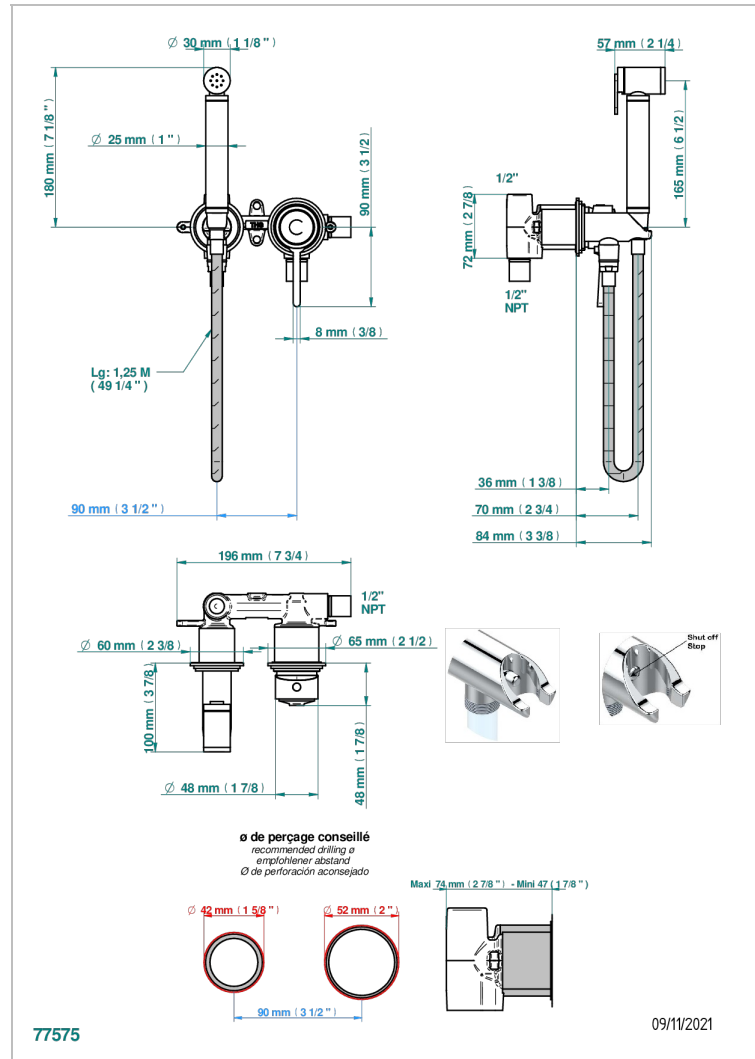

LE 9 NERO MARQUINA

G2I-5840/MGUS

THG
PARIS

Wc douche set including: trigger spray, wall mounted single lever mixer, reinforced hose (1.25m), wall outlet with integrated elbow with safety stopper

CHARACTERISTIC

- Le 9 Nero Marquina
- Wc douche set including: trigger spray, wall mounted single lever mixer, reinforced hose (1.25m), wall outlet with integrated elbow with safety stopper

AVAILABLE FINITIONS

Black ceram - D30
Blush PVD - H62
Brass color PVD - H49
Brown bronze color PVD - F33
Chrome polished - A02
Chrome polished / gold polished - G02