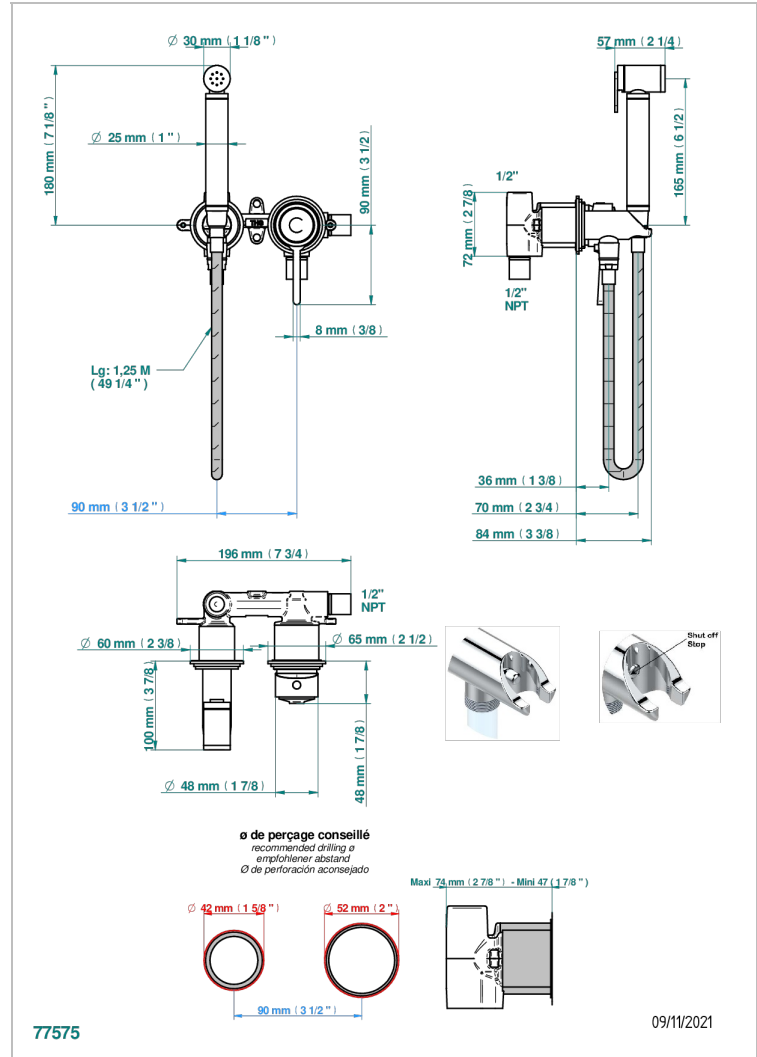

LE 9 HOWLITE

G2H-5840/MGUS

THG
PARIS

Wc douche set including: trigger spray, wall mounted single lever mixer, reinforced hose (1.25m), wall outlet with integrated elbow with safety stopper

CARACTERÍSTICAS

- Le 9 Howlite
- Wc douche set including: trigger spray, wall mounted single lever mixer, reinforced hose (1.25m), wall outlet with integrated elbow with safety stopper

ACABADOS DISPONIBLES

Cerámica negra mate - D30
Cromo - A02
Cromo / dorado - G02
Cromo mate - C02
Dorado - F01
Dorado mate - F07