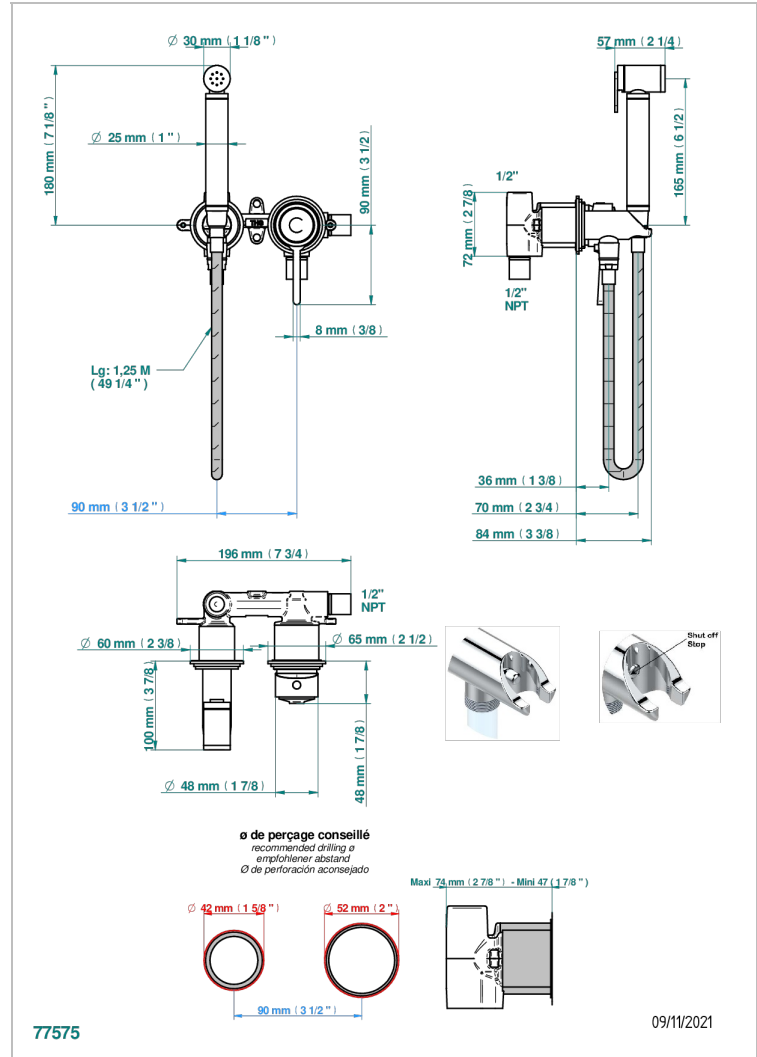

LE 9 HOWLITE

G2H-5840/MGUS

THG
PARIS

Wc douche set including: trigger spray, wall mounted single lever mixer, reinforced hose (1.25m), wall outlet with integrated elbow with safety stopper

CHARACTERISTIC

- Le 9 Howlite
- Wc douche set including: trigger spray, wall mounted single lever mixer, reinforced hose (1.25m), wall outlet with integrated elbow with safety stopper