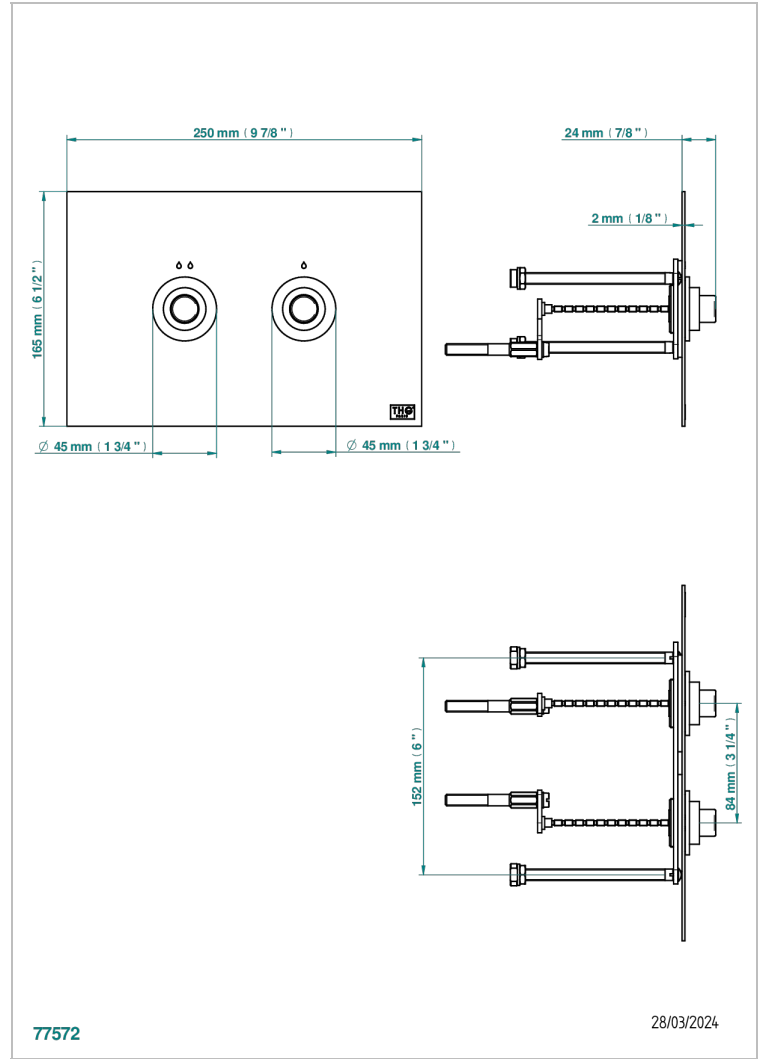

GENERAL ITEMS

G00-219T

THG[®]
PARIS

Traditional flush plate, for front installation, compatible with TECE Universal tank

特色

- General Items
- Traditional flush plate, for front installation, compatible with TECE Universal tank