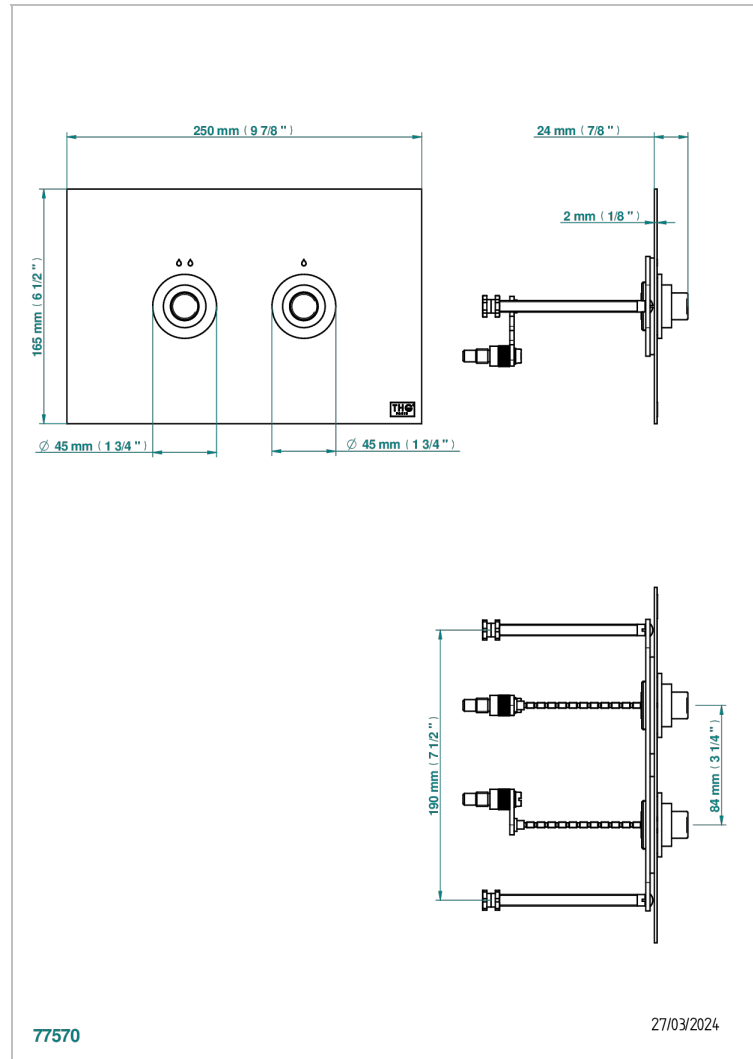

GENERAL ITEMS

G00-219S

THG[®]
PARIS

Traditional flush plate, for front installation, compatible with GEBERIT SIGMA tank

CHARACTERISTIC

- Vertical installation
- Flush mounting :
 - - minimum 34 mm
 - - max 47 mm