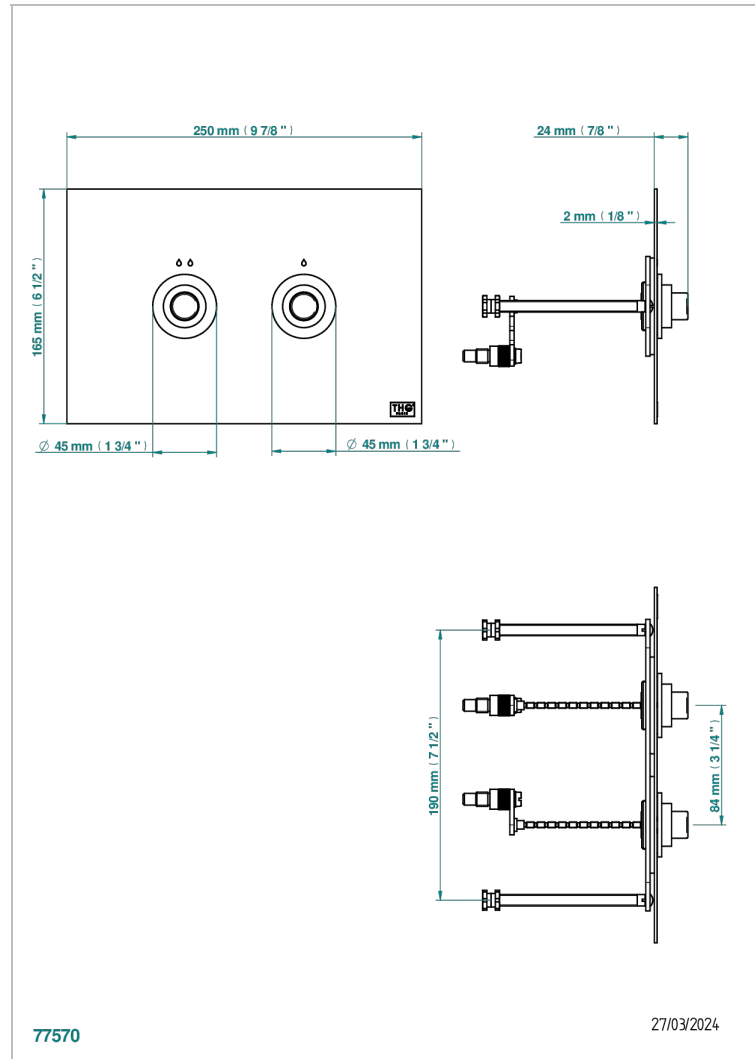

GENERAL ITEMS

G00-219S

Traditional flush plate, for front installation, compatible with GEBERIT SIGMA tank

CHARACTERISTIC

- Vertical installation
- Flush mounting :
 - - minimum 34 mm
 - - max 47 mm

AVAILABLE FINITIONS