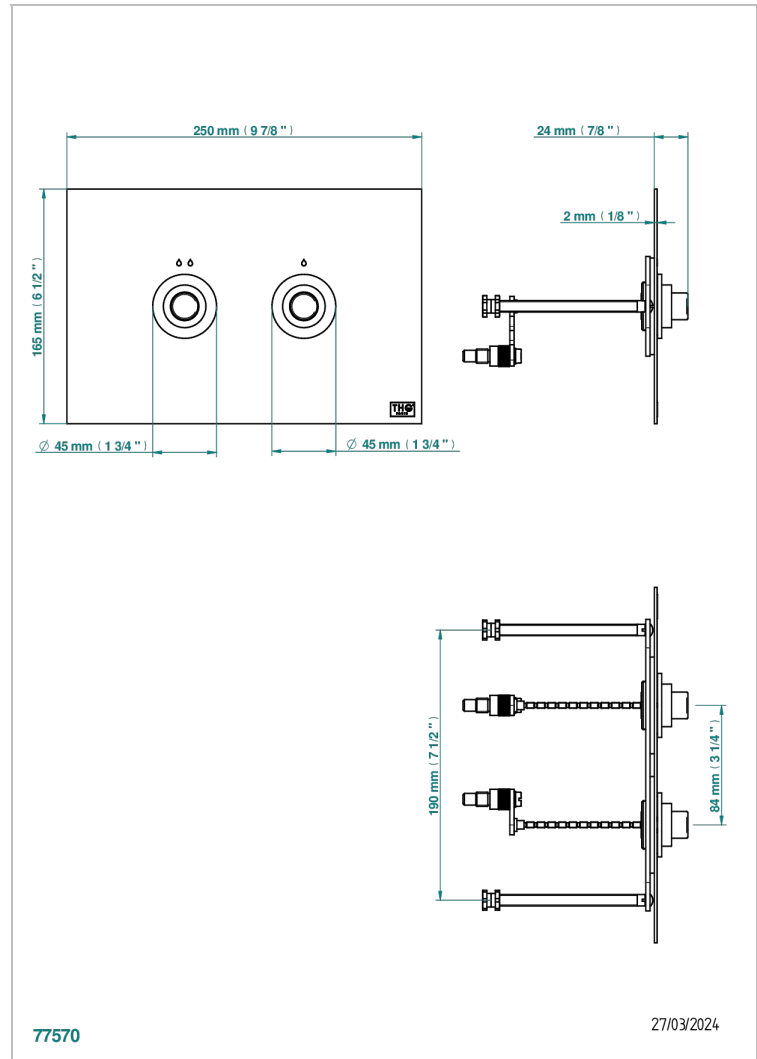

GENERAL ITEMS

G00-219S

THG[®]
PARIS

Traditional flush plate, for front installation, compatible with GEBERIT SIGMA tank

CHARACTERISTIC

- Vertical installation
- Flush mounting :
 - - minimum 34 mm
 - - max 47 mm