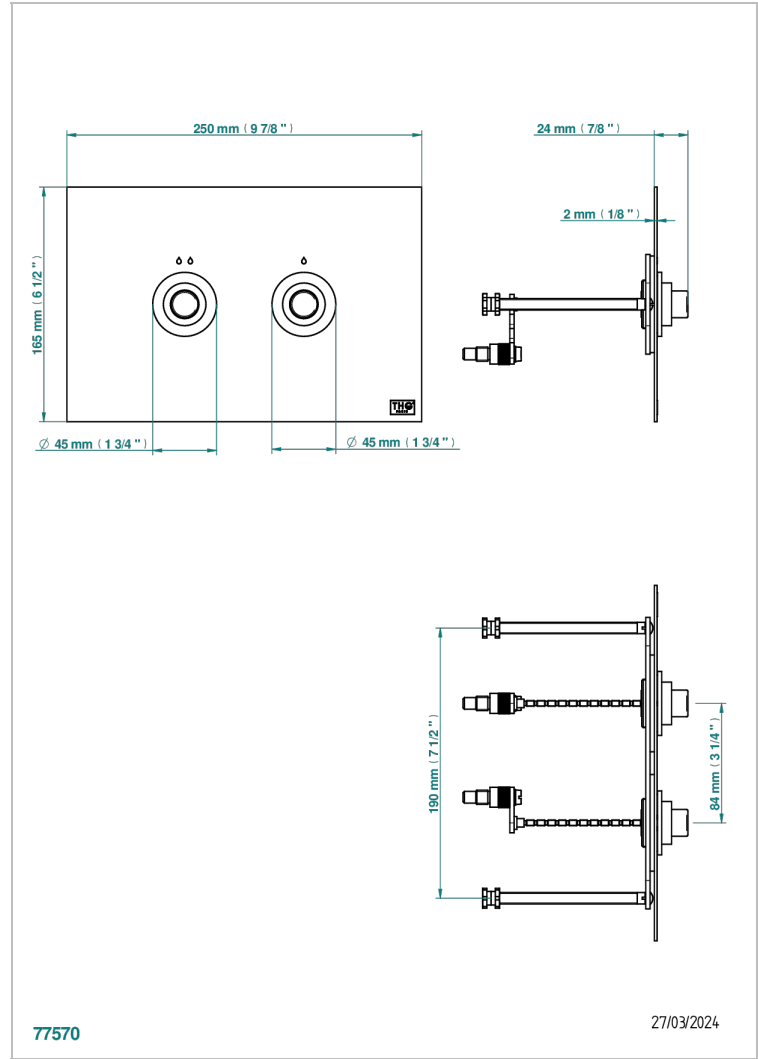

Traditional flush plate, for front installation, compatible with GEBERIT SIGMA tank

特色

- General Items
- Traditional flush plate, for front installation, compatible with GEBERIT SIGMA tank

可选饰面

Black ceram - D30
Blush PVD - H62
Graphite PVD - H64
Matt Umber PVD - H67
Matt blush PVD - H60
Matt graphite PVD - H65