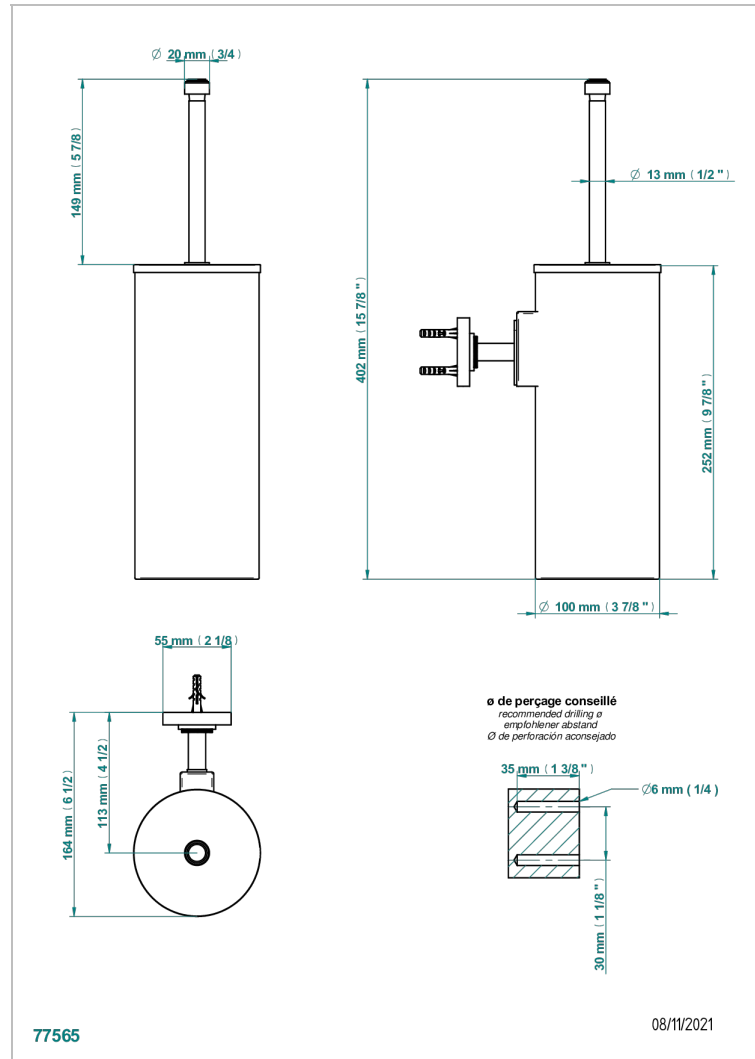

# HAMPTONS WITH LEVER HANDLES

G4S-4720C

Metal toilet brush holder with brush with cover wall mounted

## CHARACTERISTIC

- Hamptons with lever handles
- Metal toilet brush holder with brush with cover wall mounted