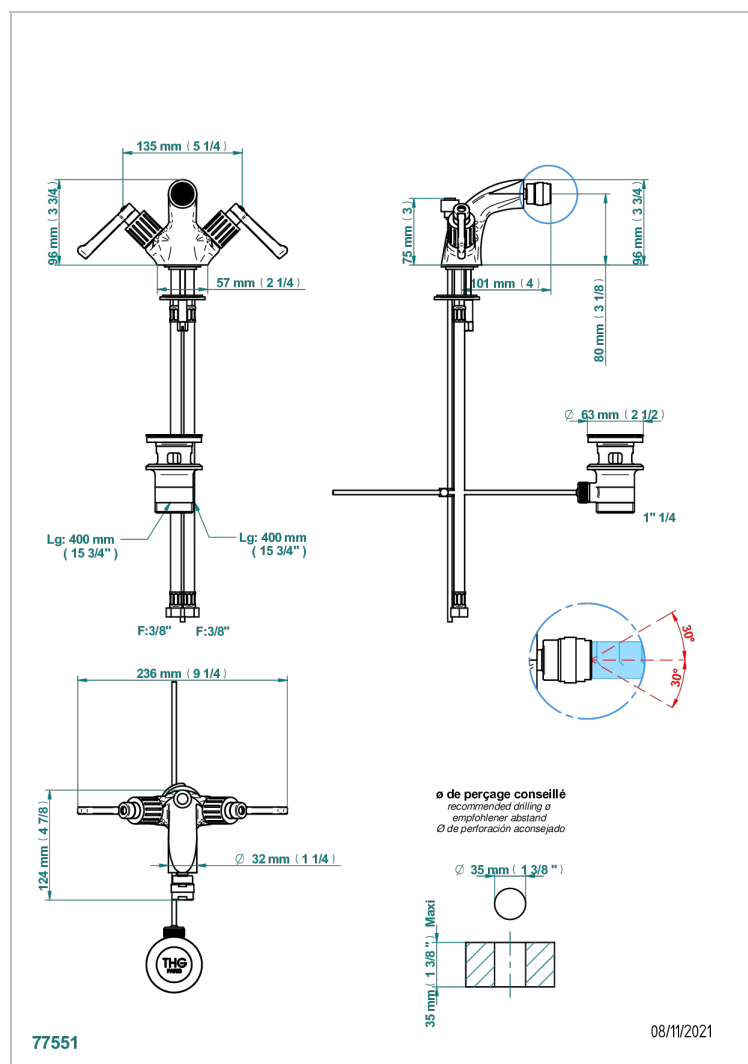

HAMPTONS WITH LEVER HANDLES

G4S-3202

1-hole bidet mixer with swivel jet handshower with waste

CHARACTERISTIC

- ACS : 17ACCLY613
- NF : NF EN 200 - IA - Chrome

STANDARDS

AVAILABLE FINITIONS

Antique nickel - H28
Black ceram - D30
Blush PVD - H62
Brass color PVD - H49
Brown bronze color PVD - F33
Gold color PVD - H52