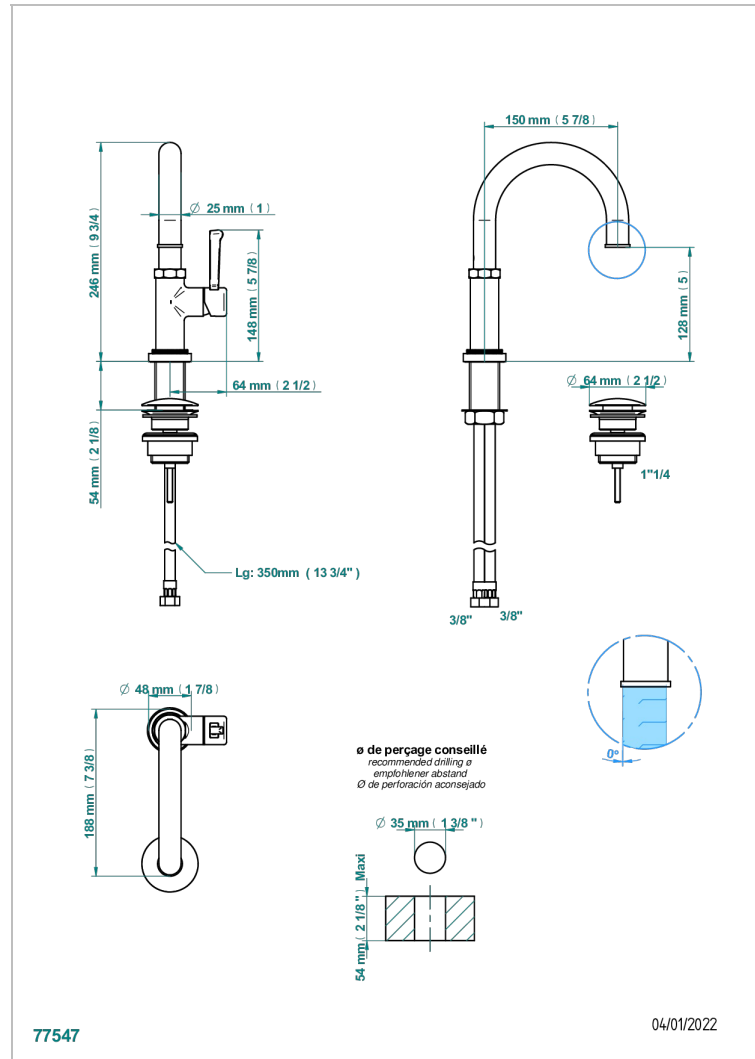

# HAMPTONS WITH LEVER HANDLES

G4S-6500

Single lever basin mixer with waste

## CHARACTERISTIC

- ACS : 19ACCLY542